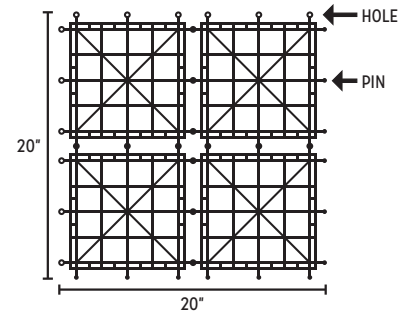

HEDGE MAT

Artificial Myrtle Greenery Mat

90%
BLOCKAGE

Easily Cut to Fit

Snap & Lock

Eco Friendly

MATERIAL SPECIFICATIONS

Density	.984
Minimum Temp.	-76° F
Maximum Temp.	250° F
Panel Size	20" x 20"
Panels Per Box	12
Average Coverage Per Box	33 square feet
Shade Percentage	90%
Backing Thickness	1/8"

Profile

Backing Grid

MATERIAL COMPOSITION

NatraHedge® Myrtle Greenery Mat is made from low-density polyethylene (LDPE).

PACKAGE CONTENTS

(12ct.) 20" x 20" Myrtle Greenery Mat
(40ct.) 7" Green Fence Fasteners