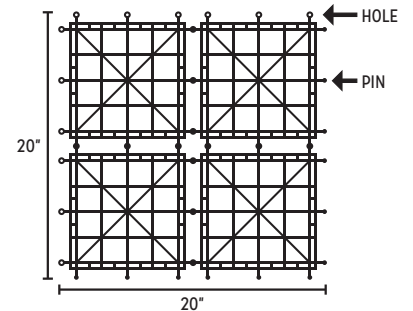

HEDGE MAT

Artificial Myrtle with Flowers Mat

90%
BLOCKAGE

Easily Cut to Fit

Snap & Lock

Eco Friendly

MATERIAL SPECIFICATIONS

Density	0.957
Minimum Temp.	-76° F
Maximum Temp.	250° F
Panel Size	20" x 20"
Panels Per Box	12
Average Coverage Per Box	33 square feet
Shade Percentage	90%
Backing Thickness	1/8"

Profile

Backing Grid

MATERIAL COMPOSITION

NatraHedge Myrtle with Flowers Mat is made from low-density polyethelene (LDPE).

PACKAGE CONTENTS

(12ct.) 20" x 20" Myrtle with Flowers Mat
(40ct.) 7" Green Fence Fasteners