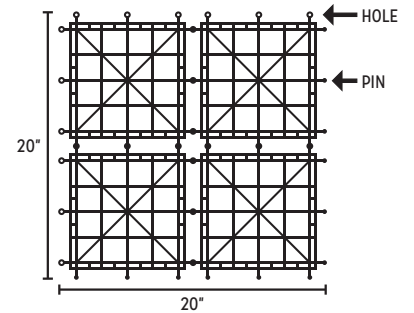

HEDGE MAT

Artificial Ivy Mat

85%  
BLOCKAGE

Easily Cut to Fit

Snap & Lock

Eco Friendly

**MATERIAL SPECIFICATIONS**

Density	.957
Minimum Temp.	-76° F
Maximum Temp.	250° F
Panel Size	20" x 20"
Panels Per Box	12
Average Coverage Per Box	33 square feet
Shade Percentage	85%
Backing Thickness	1/8"

Profile

Backing Grid

**MATERIAL COMPOSITION**

NatraHedge® Ivy Mat is made from low density polyethelene (LDPE).

**PACKAGE CONTENTS**

(12ct.) 20" x 20" Ivy Mat  
(40ct.) 7" Green Fence Fasteners

**FIRE & UV RATED**

**CUT TO SIZE**

NatraHedge® Ivy Mat can be easily cut to any size or shape. Material can be wrapped around walls or pillars for a natural hedge look.

**Detail Name:**

NatraHedge® Artificial Ivy Mat

**Drawing Number:**