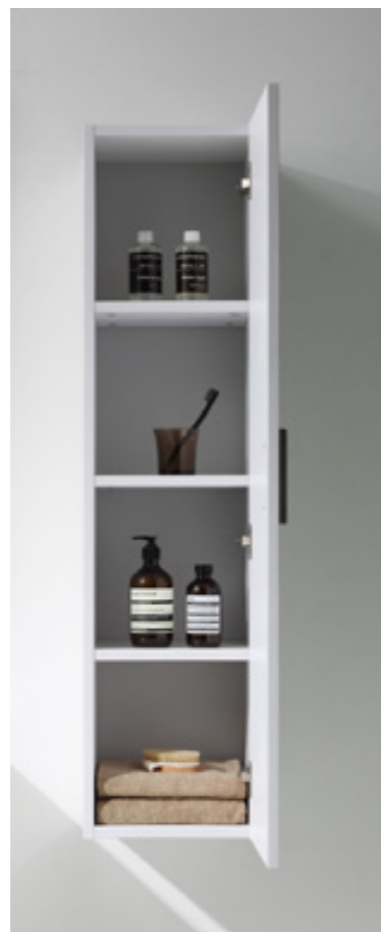

*Original design_*

The feeling of freedom comes from the deep heart.
Staying in the perfect space, all the emotions flying
the imagination kingdom.

RODAS-600-GW

主柜 Cabinet :
RDS-600-GW 580*485*550mm
台盆 Basin :
QW154-3160 610*500*210mm
镜 LED Light Dr essing Mirror :
GR-6010J 600*1000*35mm
侧柜 Side Cabinet :
RDS-SC303012-GW 300*300*1200mm

RODAS-800-BGY

主柜 Cabinet :
RDS-800-BGY 780*485*550mm
台盆 Basin :
QW154-3180 810*500*210mm
镜 LED Light Dr essing Mirror :
GR-6010J 600*1000*35mm
侧柜 Side Cabinet :
RDS-SC303012-BGY 300*300*1200mm