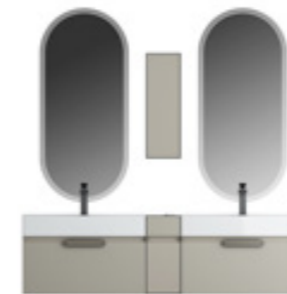

CB-1600

主柜 Main Cabinet:
CB-700-OW*2 685*465*330mm
CB-SC204546R-OW 200*465*450mm
陶瓷一体盆 Ceramic basin:
QW129-1191-70*2 700*470*150mm
镜子 LED Mirror
CB-5011J*2 500*1100*40mm
侧柜 Side shelf
CB-SC201460-OW 200*140*600mm