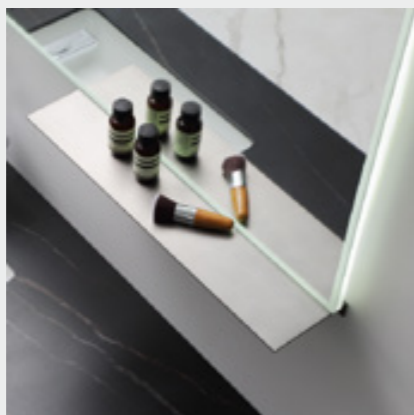

There is no lack of creative design concepts.

concise