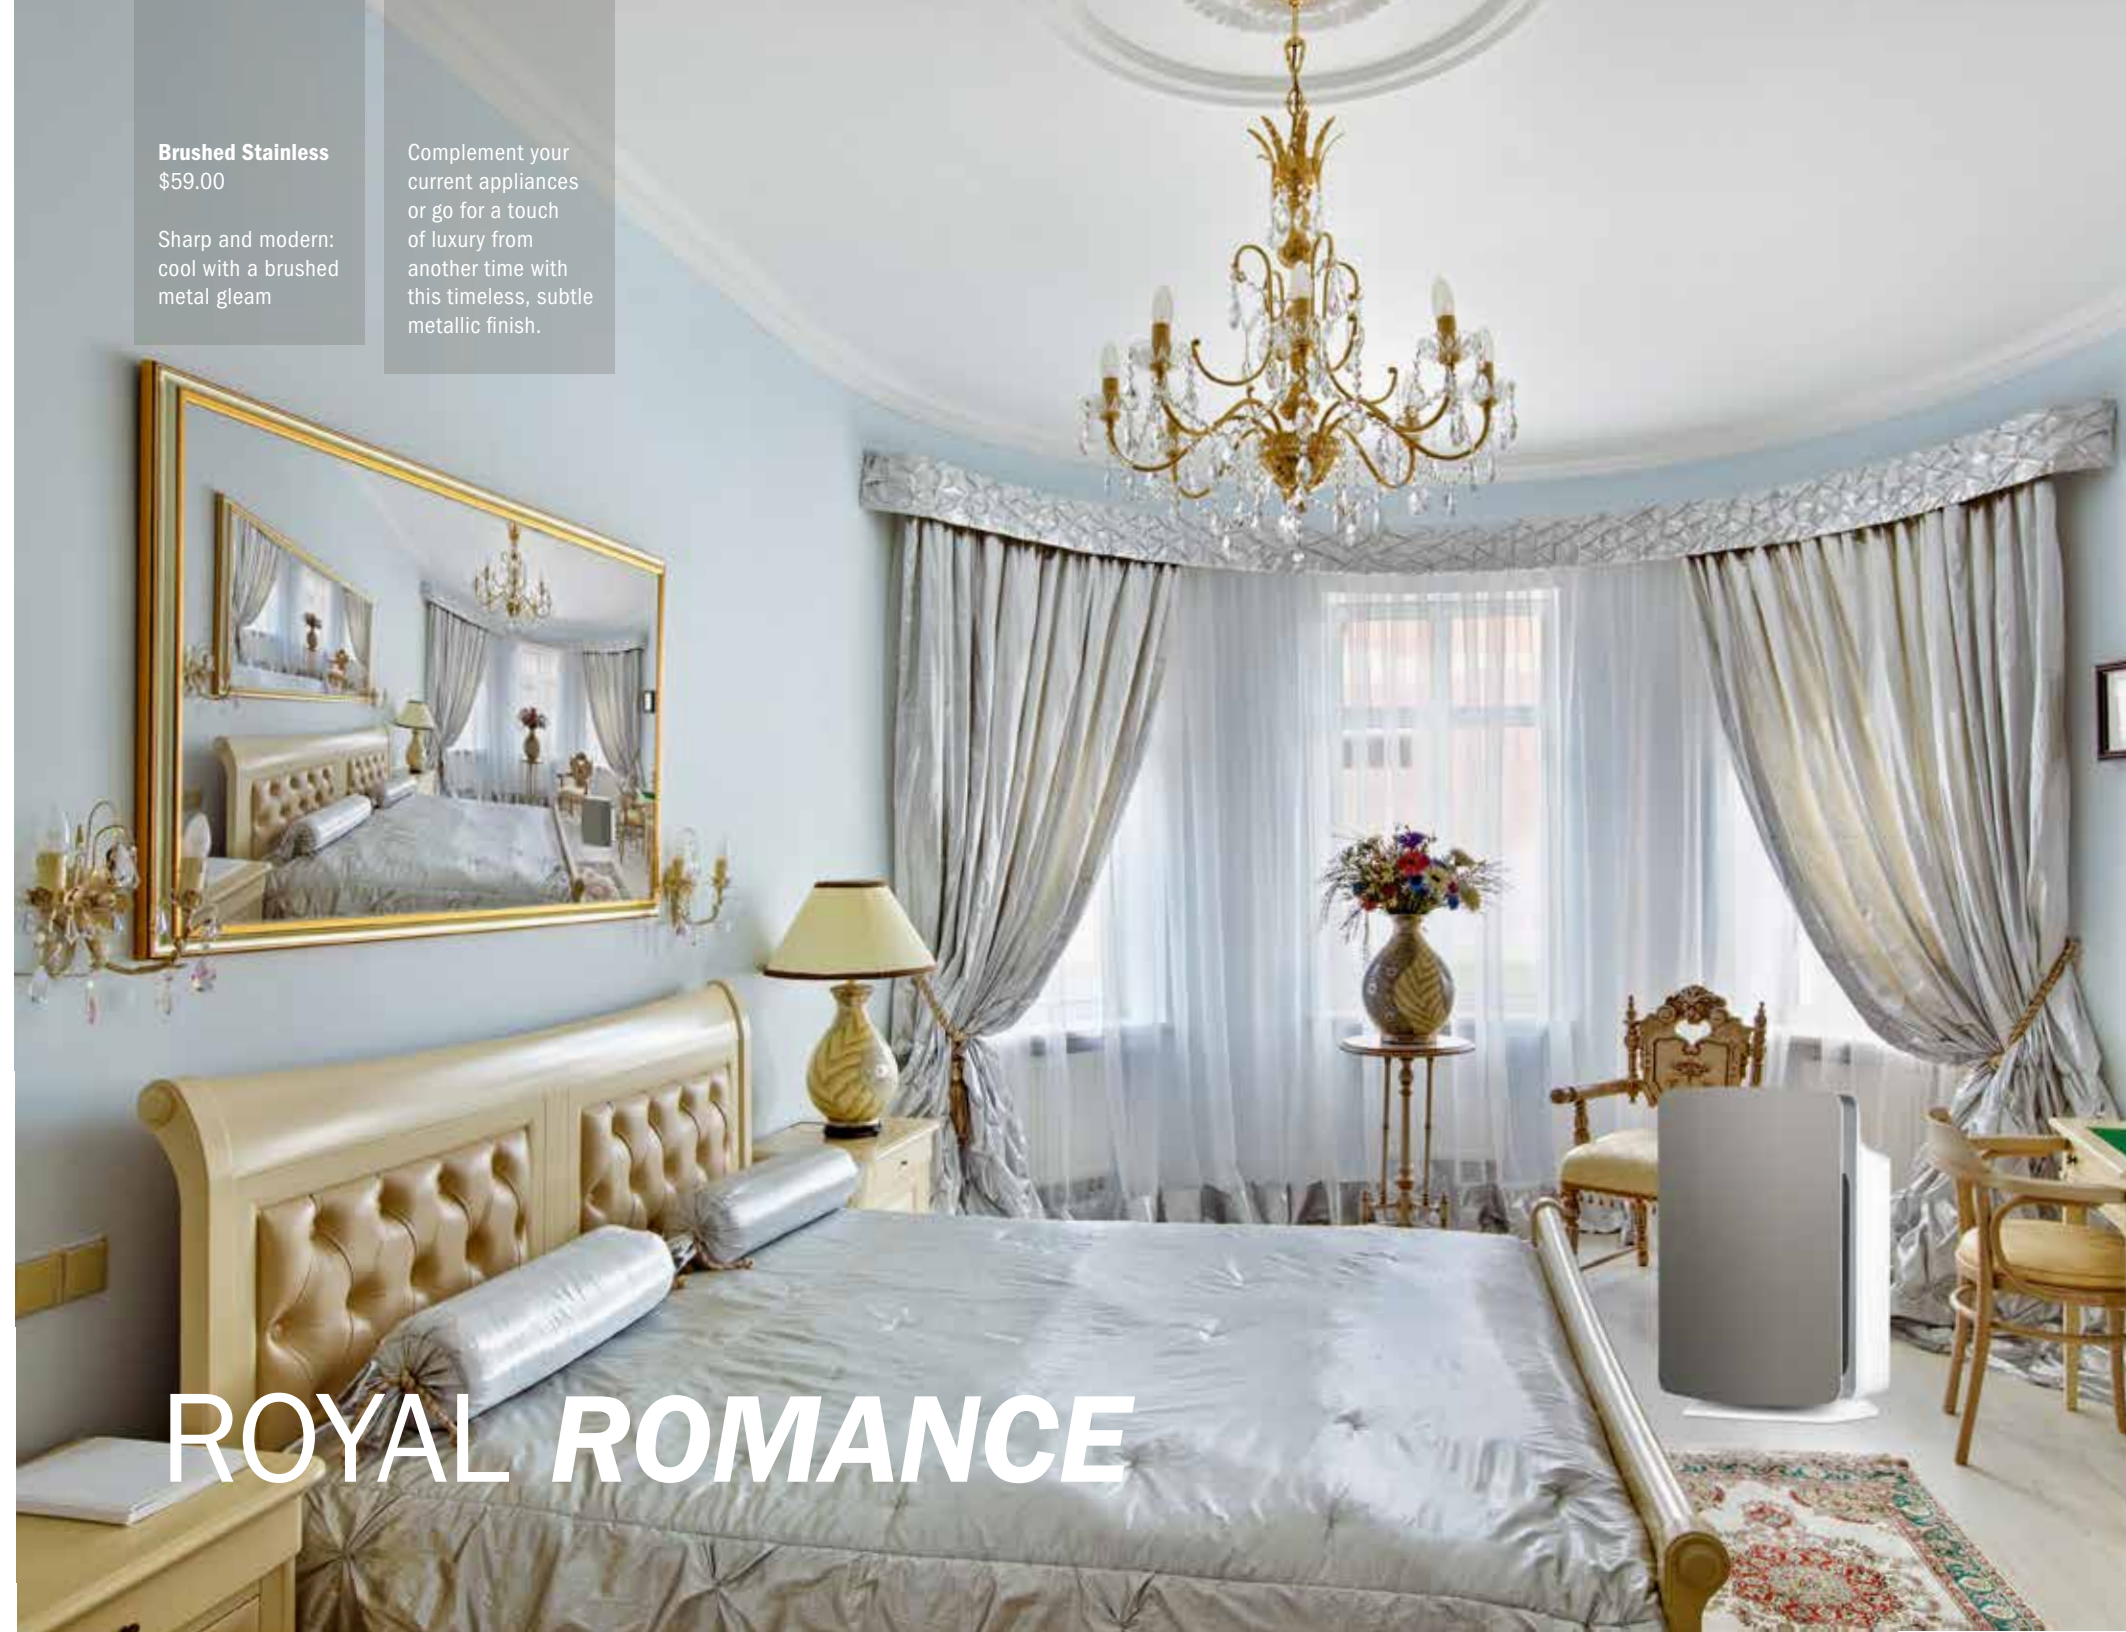

Brushed Stainless
\$59.00

Sharp and modern:
cool with a brushed
metal gleam

Complement your
current appliances
or go for a touch
of luxury from
another time with
this timeless, subtle
metallic finish.

ROYAL ROMANCE