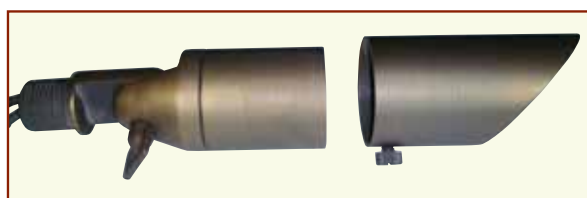

LED Specifications - Made in USA

- Light Source:** CREE X Series LED (dimmable)
- Wattage:** 2.5 watts (= 20w halogen)
- Lumens:** 180 lumen
- Beam Spread:** 45°
- Color Temperature:** 2700K (Halogen Warm White)
- Dimmable:** Yes
- CRI:** 82 Typically
- Input Voltage:** 11v to 13v Vac
- LED Rated Life:** 50,000 hours
- Warranty:** Limited 5 years against failure

Fixture Specifications - Assembled in USA

- Material:** Cast Brass threaded body
- Shroud:** Separate-adjusts to 6" L- full rotation
- Canopy Mount:** 2 3/4" w x 1 1/4" d Three hole
- Finish:** Aged Bronze - naturally oxidized
- Lens:** Clear-tempered glass
- Lead:** 2 ft. of 18/2 wire
- Warranty:** Limited Lifetime on fixture and finish
- Rating:** Harsh coastal rated

The fixture that establishes a new industry standard.

CAST BRASS!
Removable shroud.
Threaded & sealed body!

ENERGY SAVINGS

Uses **85%** Less Electricity
(vs. typical Halogen bulb)

17.5 Watt Savings

2.5W LED vs. 20W Halogen