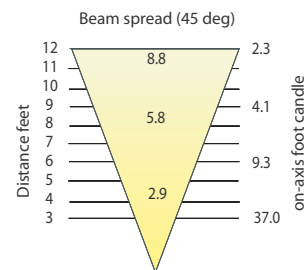

LED Specifications - Made in USA

- Light Source:** CREE X Series LED (dimmable)
- Wattage:** 2.5 watts (= 20w halogen)
- Lumens:** 180 lumen
- Beam Spread:** 45°
- Color Temperature:** 2700K (Halogen Warm White)
- Dimmable:** Yes
- CRI:** 82 Typically
- Input Voltage:** 11v to 13v Vac
- LED Rated Life:** 50,000 hours
- Warranty:** Limited 5 years against failure

Fixture Specifications - Assembled in USA

- Material:** Cast Brass threaded body
- Shroud:** Separate-adjusts to 6" L- full rotation
- Canopy Mount:** 2 3/4" w x 1 1/4" d Three hole
- Finish:** Aged Bronze - naturally oxidized
- Lens:** Clear-tempered glass
- Lead:** 2 ft. of 18/2 wire
- Warranty:** Limited Lifetime on fixture and finish
- Rating:** Harsh coastal rated