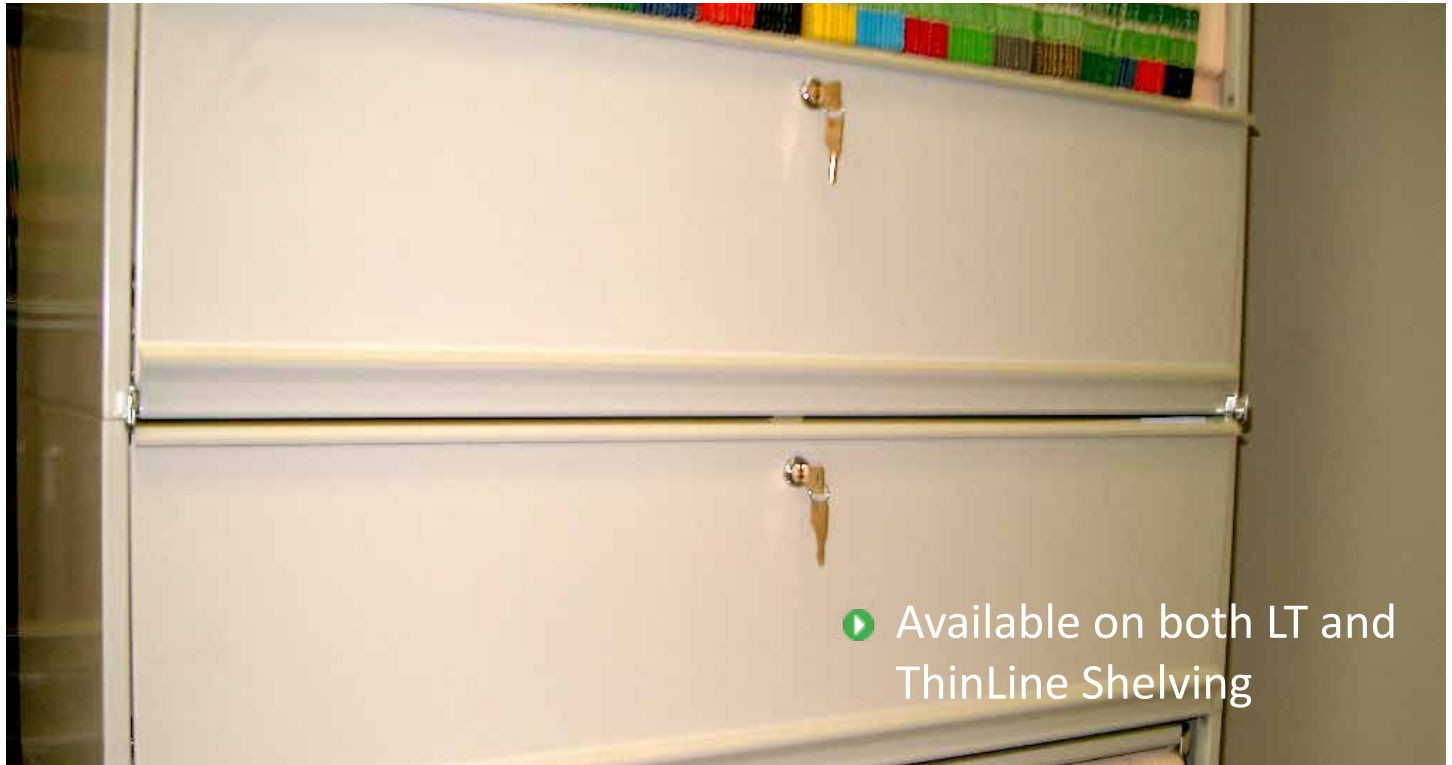

Flip Down Doors

STORAGE SOLUTIONS FOR EVERY SPACE

▶ Available on both LT and ThinLine Shelving

Available in 90° and 180° angles. Flip down doors securely store your items.

Storage Solutions 
for every space