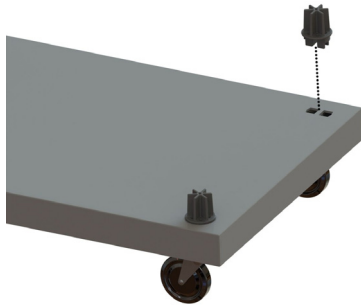

## 24 Inch Wide Cart

TOPWC62

### Step 1

Fully insert **Caster Adapters** into sockets on the bottom of the **Panel**, then insert **Casters** into **Caster Adapter** slots

### Step 2

Insert **Internal Leg Connectors** into sockets on top of the **Panel**