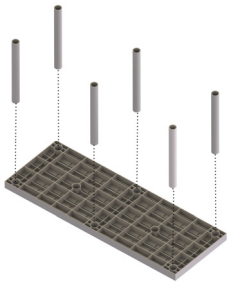

Step 3

Fully insert **24 Inch Legs** into sockets on the bottom of additional **Panel**

Step 4

Place second level over first level, inserting **Internal Leg Connectors** into legs