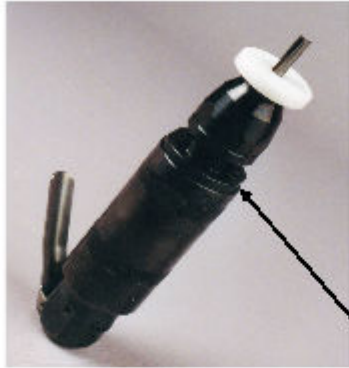

SAVE IMPORTANT PAPERS

USA 1 HP WITH NOSE PIECE : SCHEMATIC AND ACCESSORIES

BODI COMPANY INC.
5530 COMMERCIAL BLVD.
WINTER HAVEN, FL. 33880
PH. 863.551.3388
FAX. 863.551.3399

USA 1 H.P. WITH NOSEPIECE

Caution: left-hand threads on nose piece

Part No. 80-1HPN 25,000 RPM 1H.P.

OFFSET BUTTONS

STEEL BUTTONS

Part No.	Offset
81-BS.5	1/2"
81-BS.625	5/8"
81-BS.75	3/4"
81-BS.875	7/8"
81-BS1	1"

SHOWN STEEL

DELRIIN BUTTONS

Part No.	Offset
81-BD.5	1/2"
81-BD.625	5/8"
81-BD.75	3/4"
81-BD.875	7/8"
81-BD1	1"

DOUBLE FLUTED CARBIDE ROUTER BIT

1 Each Part No. 79-1016-01 1/4" X 1" X 1/4" - 3^{1/4}" Long
25 PLUS 1/4" X 1" X 1/4" - 3^{1/4}" Long

CARBIDE DIAMOND CUT OR BURR BIT

1 Each Part No. 79-73052 1/4" X 1" Diamond Cut, Carbide Bit 3" OAL
1 Each Part No. 79-73008 1/4" X 1" Diamond Cut, **FLAT BOTTOM**

DIAMOND ROUTER BIT

Part No. 73R0103 1/4" X 1" X 1/4" Diamond Bit 3" OAL

BODI COMPANY, INC.

USA 1 HP WITH NOSEPIECE

PH. 863.551.3388

FAX 863.551.3399

USA 1 HP WITH NOSE PIECE

BODI COMPANY, INC.
5530 COMMERCIAL BLVD.
WINTER HAVEN, FL 33880