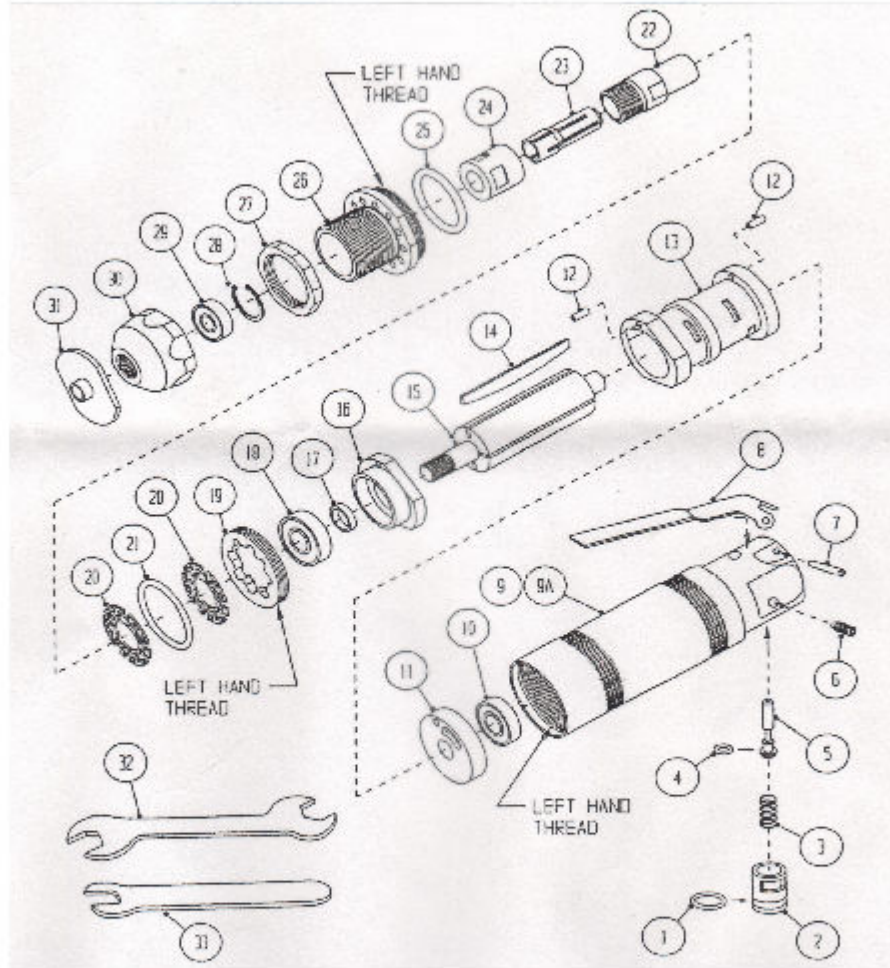

Part No. 80-1HPN 25,000 RPM 1H.P.

OFFSET BUTTONS

STEEL BUTTONS

Part No.	Offset
81-BS.5	1/2"
81-BS.625	5/8"
81-BS.75	3/4"
81-BS.875	7/8"
81-BS1	1"

SHOWN STEEL

DELRIIN BUTTONS

Part No.	Offset
81-BD.5	1/2"
81-BD.625	5/8"
81-BD.75	3/4"
81-BD.875	7/8"
81-BD1	1"

DOUBLE FLUTED CARBIDE ROUTER BIT

1 Each Part No. 79-1016-01 1/4" X 1" X 1/4" - 3^{1/4}" Long
25 PLUS 1/4" X 1" X 1/4" - 3^{1/4}" Long

CARBIDE DIAMOND CUT OR BURR BIT

1 Each Part No. 79-73052 1/4" X 1" Diamond Cut, Carbide Bit 3" OAL
1 Each Part No. 79-73008 1/4" X 1" Diamond Cut, **FLAT BOTTOM**

DIAMOND ROUTER BIT

Part No. 73R0103 1/4" X 1" X 1/4" Diamond Bit 3" OAL

BODI COMPANY, INC.

USA 1 HP WITH NOSEPIECE

PH. 863.551.3388

FAX 863.551.3399

USA 1 HP WITH NOSE PIECE

BODI COMPANY, INC.
5530 COMMERCIAL BLVD.
WINTER HAVEN, FL 33880

*USA NOSE PIECE
PARTS LIST*

26	93-26N	NUT ADAPTER	1	GR-2080
27	93-27N	GUIDE LOCKNUT	1	GR-2082
28	93-28N	SNAP RING	1	GR-1098
29	93-29N	BALL BEARING	1	GR-0508
30	93-30N	GUIDE NUT	1	GR-2176

BODI COMPANY, INC.
5530 COMMERCIAL BLVD.
WINTER HAVEN, FL 33880