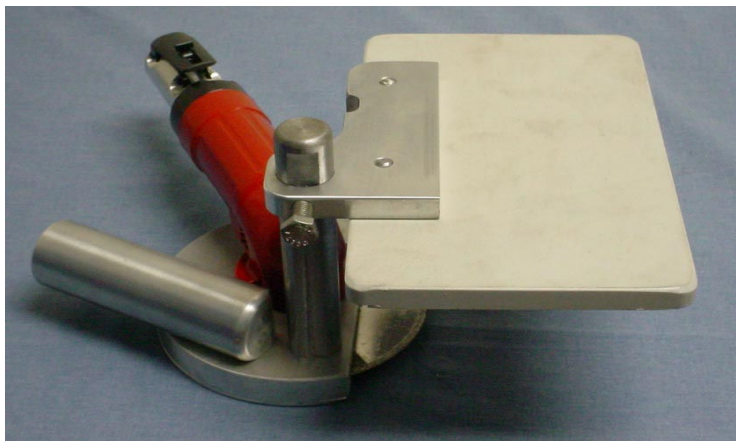

SAVE IMPORTANT PAPERS

5" H.D. TRIMMER WITH ADJUSTABLE GUIDE ATTACHMENT : SCHEMATIC

BODI COMPANY INC.
5530 COMMERCIAL BLVD.
WINTER HAVEN, FL. 33880
PH. 863.551.3388
FAX 863.551.3399

BODI COMPANY, INC.

PH. 863.551.3388
FAX. 863.551.3399

**5" H.D. TRIMMER WITH ADJUSTABLE GUIDE ATTACHMENT
AND DUST GUARD**

#	PART NO.	DESCRIPTION	
1	95-56P	6" X 9" PLASTIC GUIDE BASE	
2	95-56M	ALUM. BRACKET FOR GUIDE BASE	
3	95-56SP	1" X 5" STEEL POST	
4	95-56B	3/8 X 16 BOLT	
5	95-56G	GUIDE ATTCH. COMPLETE, NO GUARD	
6	95-56A	GUIDE ATTCH. COMPLETE, WITH GUARD	

BODI COMPANY, INC.
5530 COMMERCIAL BLVD.
WINTER HAVEN, FL 33880

8/1/06

H.D. TRIMMER AIR MOTOR SCHEMATIC

HANDLE ASSEMBLY

HANDLE COMPLETE: PART NO. 95-53 PRICE EA. \$216.00

BODI COMPANY, INC.
5530 COMMERCIAL BLVD.
WINTER HAVEN, FL 33880