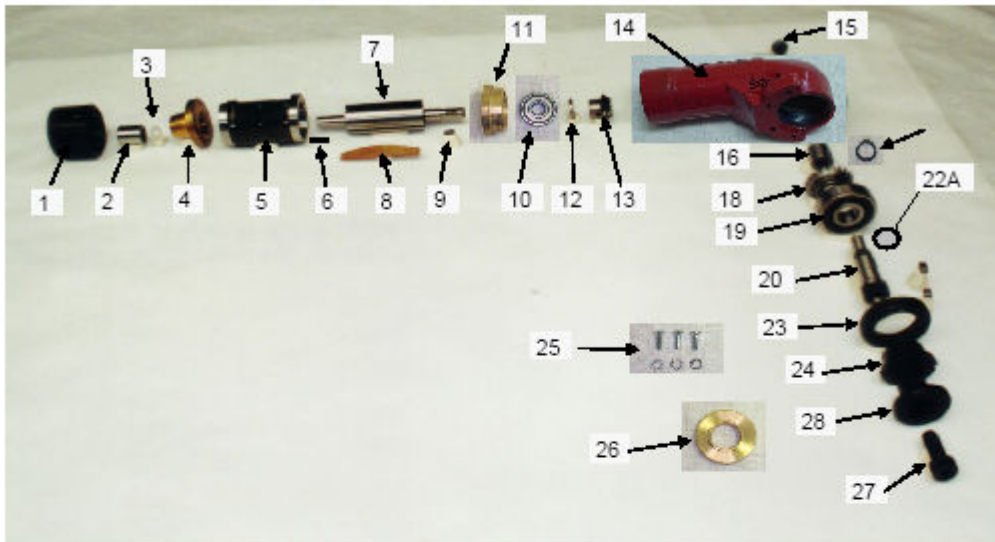

**5" H.D. TRIMMER WITH ADJUSTABLE GUIDE ATTACHMENT
AND DUST GUARD**

#	PART NO.	DESCRIPTION	
1	95-56P	6" X 9" PLASTIC GUIDE BASE	
2	95-56M	ALUM. BRACKET FOR GUIDE BASE	
3	95-56SP	1" X 5" STEEL POST	
4	95-56B	3/8 X 16 BOLT	
5	95-56G	GUIDE ATTCH. COMPLETE, NO GUARD	
6	95-56A	GUIDE ATTCH. COMPLETE, WITH GUARD	

BODI COMPANY, INC.
5530 COMMERCIAL BLVD.
WINTER HAVEN, FL 33880

8/1/06

H.D. TRIMMER AIR MOTOR SCHEMATIC

HANDLE ASSEMBLY

HANDLE COMPLETE: PART NO. 95-53 PRICE EA. \$216.00

BODI COMPANY, INC.
5530 COMMERCIAL BLVD.
WINTER HAVEN, FL 33880

BODI COMPANY, INC.

4" AND 5" H.D. TRIMMER PARTS LIST

PH. 863.551.3388

FAX. 863.551.3399

#	PART NO.	MFG. #	DESCRIPTION	PER TOOL
1	95-51	NG09H050	AIR CONNECTOR	1
2	95-09	BN81515	NEEDLE BEARING	1
3	95-10	G50235	ROTOR BUSHING	1
4	95-11	G50227	TOP PLATE	1
5	95-12	G50201	CYLINDER	1
6	95-12A	NP39	KNOCK PIN	2
7	95-13	G50234	ROTOR	1
8	95-14	G50241	VANES	4
9	95-15	K1337	STUD KEY	1
10	95-16	B629ZZ	BALL BEARING	1
11	95-17	G50229	BOTTOM PLATE	1
12	95-18	G50237	ROTOR WASHER	1
13	95-19	GG50238	ROTOR GEAR	1
14	95-20	G50233	ROTOR CASE	1
15	95-21	PRPS10	PLUG	1
16	95-09	BN81515	NEEDLE BEARING	1
17	95-23	SRRS11	SNAP RING	1
18	95-24	GG50504	SPINDLE GEAR	1
19	95-25	B6301ZZ	BALL BEARING	1
20	95-26	G50502	SPINDLE	1
21	95-27	K1448	STUD KEY	1
22	95-28	K1446	STUD KEY	1
22A	95-22A	WL11152	SPINDLE WASHER	1
23	95-29	G50503	SPINDLE CASE NUT	1
24	95-30	ER006	FLANGE	1
25	95-32	G101	GUARD SCREWS & WASHER	3
26	95-33	G102	WHEEL ARBOR	1
27	95-36	CS820	CAP SCREW	1
28	95-35	ER0051	WHEEL CAP	1
29	95-38	IG71H020	INLET BUSHING	1
30	95-39	SNP325	LEVER SPRING PIN	1
31	95-40	NG09H880	LEVER	1
32	95-41	RB0350	RUBBER BALL	1
33	95-42	NGG0H27C	THROTTLE BUSHING	1
34	95-44	NG39B250	STOPPER SPRING	1
35	95-45	SNP318	STOPPER SPRING PIN	1
36	95-46	G40W00Z260	STOPPER	1