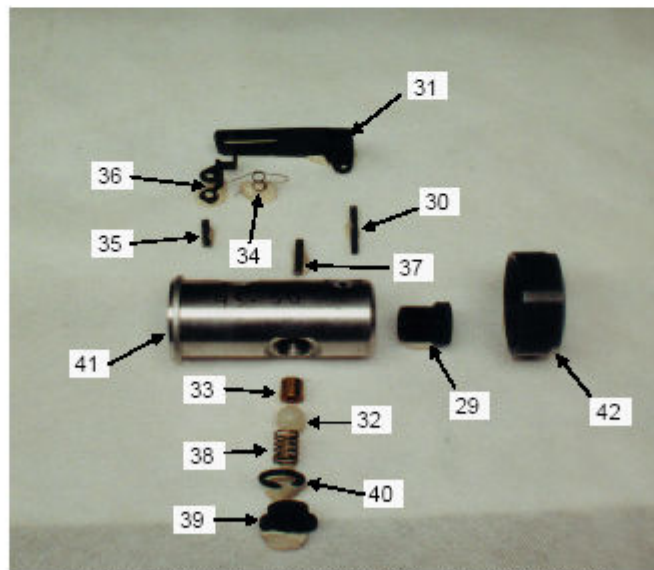

**5" H.D. TRIMMER WITH ADJUSTABLE GUIDE ATTACHMENT
AND DUST GUARD**

#	PART NO.	DESCRIPTION	
1	95-56P	6" X 9" PLASTIC GUIDE BASE	
2	95-56M	ALUM. BRACKET FOR GUIDE BASE	
3	95-56SP	1" X 5" STEEL POST	
4	95-56B	3/8 X 16 BOLT	
5	95-56G	GUIDE ATTCH. COMPLETE, NO GUARD	
6	95-56A	GUIDE ATTCH. COMPLETE, WITH GUARD	

BODI COMPANY, INC.
5530 COMMERCIAL BLVD.
WINTER HAVEN, FL 33880

8/1/06

H.D. TRIMMER AIR MOTOR SCHEMATIC

HANDLE ASSEMBLY

HANDLE COMPLETE: PART NO. 95-53 PRICE EA. \$216.00

BODI COMPANY, INC.
5530 COMMERCIAL BLVD.
WINTER HAVEN, FL 33880

BODI COMPANY, INC.

4" AND 5" H.D. TRIMMER PARTS LIST

PH. 863.551.3388

FAX. 863.551.3399

#	PART NO.	MFG. #	DESCRIPTION	PER TOOL
1	95-51	NG09H050	AIR CONNECTOR	1
2	95-09	BN81515	NEEDLE BEARING	1
3	95-10	G50235	ROTOR BUSHING	1
4	95-11	G50227	TOP PLATE	1
5	95-12	G50201	CYLINDER	1
6	95-12A	NP39	KNOCK PIN	2
7	95-13	G50234	ROTOR	1
8	95-14	G50241	VANES	4
9	95-15	K1337	STUD KEY	1
10	95-16	B629ZZ	BALL BEARING	1
11	95-17	G50229	BOTTOM PLATE	1
12	95-18	G50237	ROTOR WASHER	1
13	95-19	GG50238	ROTOR GEAR	1
14	95-20	G50233	ROTOR CASE	1
15	95-21	PRPS10	PLUG	1
16	95-09	BN81515	NEEDLE BEARING	1
17	95-23	SRRS11	SNAP RING	1
18	95-24	GG50504	SPINDLE GEAR	1
19	95-25	B6301ZZ	BALL BEARING	1
20	95-26	G50502	SPINDLE	1
21	95-27	K1448	STUD KEY	1
22	95-28	K1446	STUD KEY	1
22A	95-22A	WL11152	SPINDLE WASHER	1
23	95-29	G50503	SPINDLE CASE NUT	1
24	95-30	ER006	FLANGE	1
25	95-32	G101	GUARD SCREWS & WASHER	3
26	95-33	G102	WHEEL ARBOR	1
27	95-36	CS820	CAP SCREW	1
28	95-35	ER0051	WHEEL CAP	1
29	95-38	IG71H020	INLET BUSHING	1
30	95-39	SNP325	LEVER SPRING PIN	1
31	95-40	NG09H880	LEVER	1
32	95-41	RB0350	RUBBER BALL	1
33	95-42	NGG0H27C	THROTTLE BUSHING	1
34	95-44	NG39B250	STOPPER SPRING	1
35	95-45	SNP318	STOPPER SPRING PIN	1
36	95-46	G40W00Z260	STOPPER	1