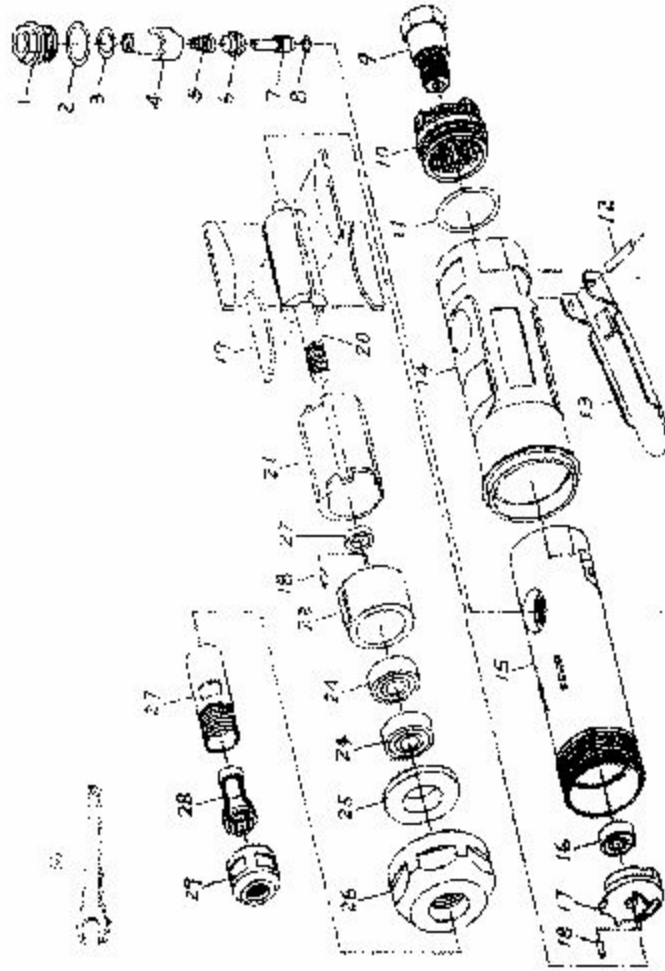

#	Part No.	Description	Per Tool
1	94-8859R01	Screw	1
2	94-8859R02	"O" Ring	1
3	94-8859R03	"O" Ring	1
4	94-8859R04	Air Regulator	1
5	94-8859R05	Spring	1
6	94-8859R06	Bushing	1
7	94-8859R07	Valve Stem	1
8	94-8859R08	"O" Ring	1
9	94-8859R09	Air Inlet	1
10	94-8859R10	Exhaust Sleeve	1
11	94-8859R11	"O" Ring	1
12	94-8859R12	Pin	1
13	94-8859R13	Lever	1
14	94-8859R14	Rubber Guard	1
15	94-8859R15	Housing	1
16	94-8859R16	Bearing	1
17	94-8859R17N	Rear Plate	1
18	94-8859R18N	Pin	2
19	94-8859R19	Rotor Blade	4
20	94-8859R20	Rotor	1
21	94-8859R21N	Cylinder	1
22	94-8859R22	Bearing Spacer	1
23	94-8859R23N	Front Plate	1
24	94-8859R24	Bearing	3
25	94-8857R25	Washer	1
26	94-8857R26	Clamp Nut	1
27	94-8857R27	Collet Casing	1
28	94-8859R28	Angle Housing	1
29	94-8859R29	Oil Cup	1
30	94-8859R30	Bevel Gear	1
31	94-8859R31	Bearing	1
32	94-8859R32	Shaft	1
33	94-8859R33	Ball	1
34	94-8859R34	Clamp Nut	1
35	94-8859R35	Spring	1
36	94-T7504	1/4" Collet	1
37	94-8859R37	Collet Nut	1
	94-8859R38	Wrench	1
	94-8859R39	Wrench	1

PH. 863.551.3388  
FAX 863.551.3399

80-T8857R  
1/4" High Speed Die Grinder

5530 COMMERCIAL BLVD.  
WINTER HAVEN, FL 33880

BODI COMPANY, INC.