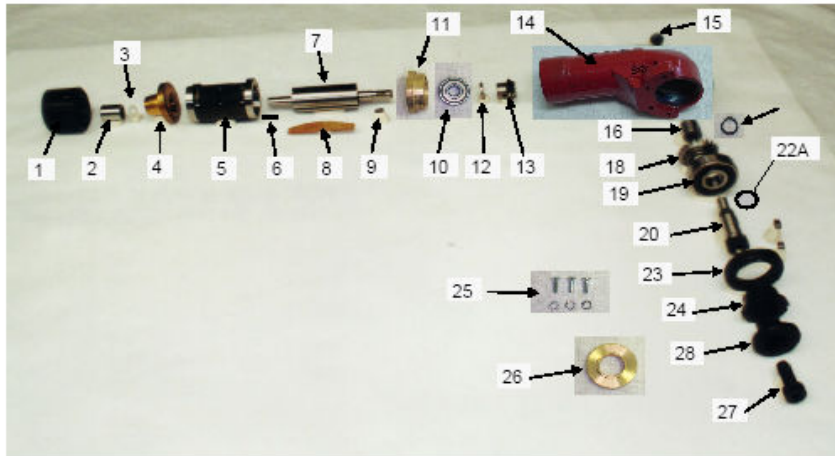

72C4B4 4" X 3/32" X 3/4" CR DIAMOND BLADE
72C5B4 5" X 3/32" X 3/4" CR DIAMOND BLADE

72G4B4 4" X 3/32" X 3/4" SLOTTED BLADE
72G5B4 5" X 3/32" X 3/4" SLOTTED BLADE

72S4B4 4" X 3/32" X 3/4" S.S. BLADE
72S5B4 5" X 3/32" X 3/4" S.S. BLADE

74G54B4 4" X 3/32" X 3/4" GULLETED, SIDE SPOKE

H.D. TRIMMER AIR MOTOR SCHEMATIC

HANDLE ASSEMBLY

HANDLE COMPLETE: PART NO. 95-63

BODI COMPANY, INC.

H.D. TRIMMER PARTS

PH. 863.551.3388
FAX. 863.551.3399

CODE	DESCRIPTION	PER TOOL
95-55	4" DUST GUARD	1
95-56	5" DUST GUARD	1

CODE	DESCRIPTION	PER TOOL
95-31	4" OPEN GUARD	1
95-315	5" OPEN GUARD	1
95-316	6" OPEN GUARD	1

BODI COMPANY, INC.
5530 COMMERCIAL BLVD.
WINTER HAVEN, FL. 33880

BODI COMPANY, INC.

4" AND 5" H.D. TRIMMER PARTS LIST

PH. 863.551.3388

FAX. 863.551.3399

#	PART NO.	MFG. #	DESCRIPTION	PER TOOL
1	95-51	NG09H050	AIR CONNECTOR	1
2	95-09	BN81515	NEEDLE BEARING	1
3	95-10	G50235	ROTOR BUSHING	1
4	95-11	G50227	TOP PLATE	1
5	95-12	G50201	CYLINDER	1
6	95-12A	NP39	KNOCK PIN	2
7	95-13	G50234	ROTOR	1
8	95-14	G50241	VANES	4
9	95-15	K1337	STUD KEY	1
10	95-16	B629ZZ	BALL BEARING	1
11	95-17	G50229	BOTTOM PLATE	1
12	95-18	G50237	ROTOR WASHER	1
13	95-19	GG50238	ROTOR GEAR	1
14	95-20	G50233	ROTOR CASE	1
15	95-21	PRPS10	PLUG	1
16	95-09	BN81515	NEEDLE BEARING	1
17	95-23	SRRS11	SNAP RING	1
18	95-24	GG50504	SPINDLE GEAR	1
19	95-25	B6301ZZ	BALL BEARING	1
20	95-26	G50502	SPINDLE	1
21	95-27	K1448	STUD KEY	1
22	95-28	K1446	STUD KEY	1
22A	95-22A	WL11152	SPINDLE WASHER	1
23	95-29	G50503	SPINDLE CASE NUT	1
24	95-30	ER006	FLANGE	1
25	95-32	G101	GUARD SCREWS & WASHER	3
26	95-33	G102	WHEEL ARBOR	1
27	95-36	CS820	CAP SCREW	1
28	95-35	ER0051	WHEEL CAP	1
29	95-38	IG71H020	INLET BUSHING	1
30	95-39	SNP325	LEVER SPRING PIN	1
31	95-40	NG09H880	LEVER	1
32	95-41	RB0350	RUBBER BALL	1
33	95-42	NGG0H27C	THROTTLE BUSHING	1
34	95-44	NG39B250	STOPPER SPRING	1
35	95-45	SNP318	STOPPER SPRING PIN	1
36	95-46	G40W00Z260	STOPPER	1