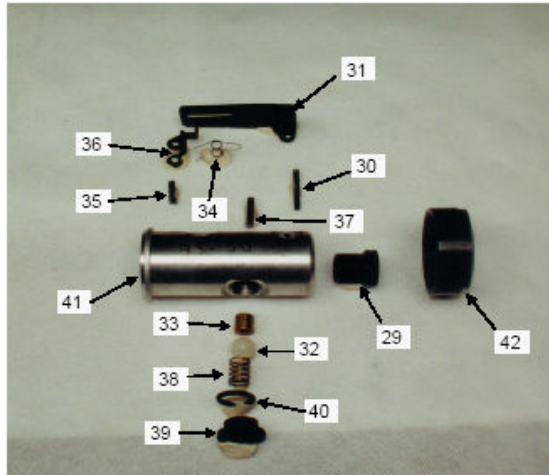

72C4B4 4" X 3/32" X 3/4" CR DIAMOND BLADE
72C5B4 5" X 3/32" X 3/4" CR DIAMOND BLADE

72G4B4 4" X 3/32" X 3/4" SLOTTED BLADE
72G5B4 5" X 3/32" X 3/4" SLOTTED BLADE

72S4B4 4" X 3/32" X 3/4" S.S. BLADE
72S5B4 5" X 3/32" X 3/4" S.S. BLADE

74G54B4 4" X 3/32" X 3/4" GULLETED, SIDE SPOKE

H.D. TRIMMER AIR MOTOR SCHEMATIC

HANDLE ASSEMBLY

HANDLE COMPLETE: PART NO. 95-63

BODI COMPANY, INC.

H.D. TRIMMER PARTS

PH. 863.551.3388
FAX. 863.551.3399

CODE	DESCRIPTION	PER TOOL
95-55	4" DUST GUARD	1
95-56	5" DUST GUARD	1

CODE	DESCRIPTION	PER TOOL
95-31	4" OPEN GUARD	1
95-315	5" OPEN GUARD	1
95-316	6" OPEN GUARD	1

BODI COMPANY, INC.
5530 COMMERCIAL BLVD.
WINTER HAVEN, FL. 33880

BODI COMPANY, INC.

4" AND 5" H.D. TRIMMER PARTS LIST

PH. 863.551.3388

FAX. 863.551.3399

#	PART NO.	MFG. #	DESCRIPTION	PER TOOL
1	95-51	NG09H050	AIR CONNECTOR	1
2	95-09	BN81515	NEEDLE BEARING	1
3	95-10	G50235	ROTOR BUSHING	1
4	95-11	G50227	TOP PLATE	1
5	95-12	G50201	CYLINDER	1
6	95-12A	NP39	KNOCK PIN	2
7	95-13	G50234	ROTOR	1
8	95-14	G50241	VANES	4
9	95-15	K1337	STUD KEY	1
10	95-16	B629ZZ	BALL BEARING	1
11	95-17	G50229	BOTTOM PLATE	1
12	95-18	G50237	ROTOR WASHER	1
13	95-19	GG50238	ROTOR GEAR	1
14	95-20	G50233	ROTOR CASE	1
15	95-21	PRPS10	PLUG	1
16	95-09	BN81515	NEEDLE BEARING	1
17	95-23	SRRS11	SNAP RING	1
18	95-24	GG50504	SPINDLE GEAR	1
19	95-25	B6301ZZ	BALL BEARING	1
20	95-26	G50502	SPINDLE	1
21	95-27	K1448	STUD KEY	1
22	95-28	K1446	STUD KEY	1
22A	95-22A	WL11152	SPINDLE WASHER	1
23	95-29	G50503	SPINDLE CASE NUT	1
24	95-30	ER006	FLANGE	1
25	95-32	G101	GUARD SCREWS & WASHER	3
26	95-33	G102	WHEEL ARBOR	1
27	95-36	CS820	CAP SCREW	1
28	95-35	ER0051	WHEEL CAP	1
29	95-38	IG71H020	INLET BUSHING	1
30	95-39	SNP325	LEVER SPRING PIN	1
31	95-40	NG09H880	LEVER	1
32	95-41	RB0350	RUBBER BALL	1
33	95-42	NGG0H27C	THROTTLE BUSHING	1
34	95-44	NG39B250	STOPPER SPRING	1
35	95-45	SNP318	STOPPER SPRING PIN	1
36	95-46	G40W00Z260	STOPPER	1