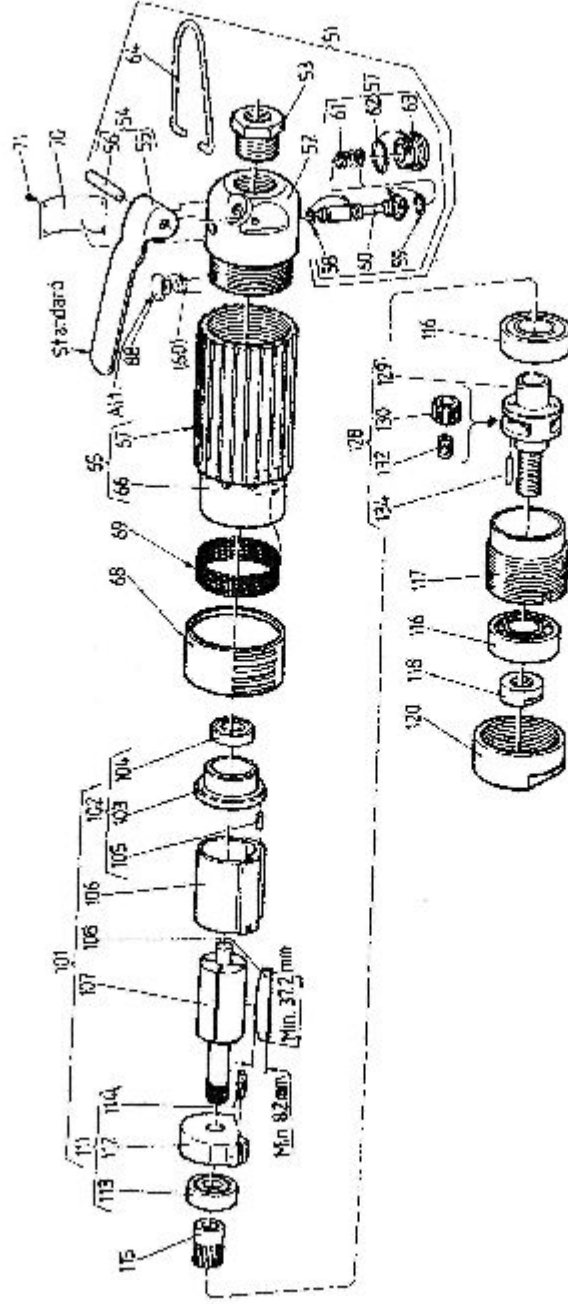

BODI COMPANY, INC.

ASS BACKFACING UNIT SCHEMATIC

PH. 863.551.3388
FAX 863.551.3399

BODI COMPANY, INC.
5530 COMMERCIAL BLVD.
WINTER HAVEN, FL 33880

BODI COMPANY, INC.

AS5 BACKFACING PARTS LIST

PH. 863.551.3388

FAX 863.551.3399

#	Part No.	Description	Per Tool
51	81-A51	Back head, Complete (52-64)	1
52	81-A52	Back head	1
53	81-A53	Adapter, Complete	1
54	81-A54	Lever, Complete (55-56)	1
55	81-A55	Lever	1
56	81-A56	Pin	1
57	81-A57	Valve, Complete (58-63)	1
58	81-A58	O-Ring	1
59	81-A59	O-Ring	1
60	81-A60	Valve	1
61	81-A61	Spring	1
62	81-A62	O-Ring	1
63	81-A63	Plug	1
64	81-A64	Suspension Yoke	1
65	81-A65	Casing, Complete	1
66	81-A66	Casing	1
67	81-A67	Jacket	1
68	81-A68	Exhaust Guard	1
69	81-A69	Silencer	1
101	81-A101	Motor, Complete (102-113)	1
102	81-A102	End Plate, Complete (103-105)	1
103	81-A103	End Plate	1
104	81-A104	Ball Bearing	1
105	81-A105	Pin	1
106	81-A106	Cylinder	1
107	81-A107	Rotor	1
108	81-A108	Vane Kit (5)	1
111	81-A111	End Plate, Complete (112-114)	1
112	81-A112	End Plate	1
113	81-A113	Ball Bearing	1
114	81-A114	Key	1
115	81-A115	Gear Wheel	1
116	81-A116	Ball Bearing	2
117	81-A117	Gear Rim	1
118	81-A118	Spacer	1
120	81-A119	Front Part	1
128	81-A120	Planetary Gear, Complete (129-134)	1
129	81-A121	Planet Shaft	1
130	81-A122	Gear Wheel	2
132	81-A123	Needle Bearing	2
134	81-A124	Axle Pin	2

BODI COMPANY, INC.
5530 COMMERCIAL BLVD.
WINTER HAVEN, FL 33880