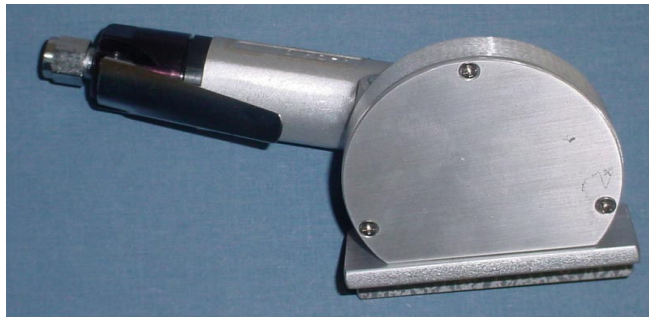

SAVE IMPORTANT PAPERS

3" GELCOAT NOTCH TRIMMER : SCHEMATIC, ACCESSORIES AND DIAMOND BLADES

BODI COMPANY INC.
5530 COMMERCIAL BLVD.
WINTER HAVEN, FL. 33880
PH. 863.551.3388
FAX. 863.551.3399