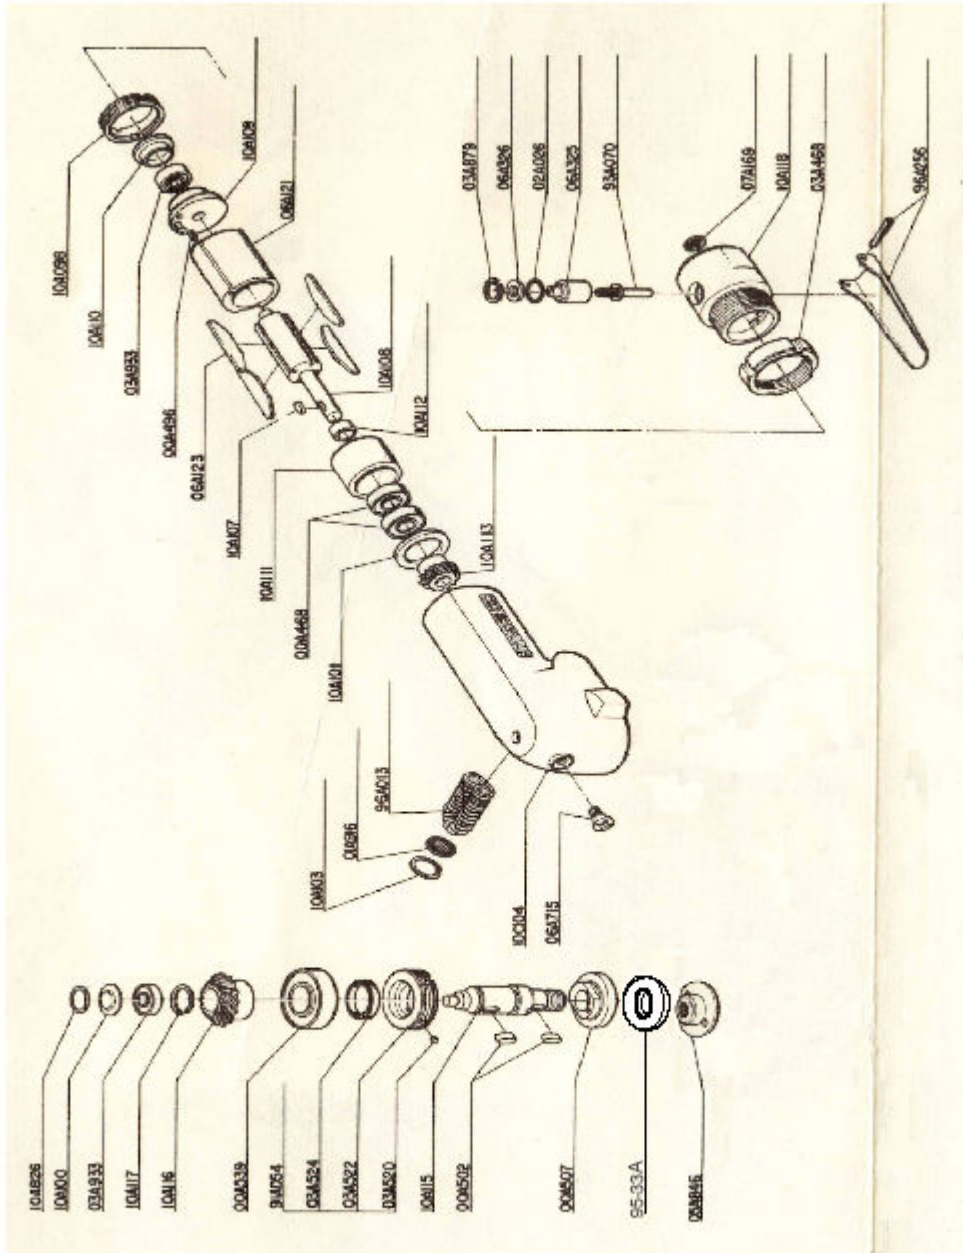

BLADE SET .020 CUTTING DEPTH

TOOL STEEL BASE

Part No.	Description	RPM
80-3HDN	3" Notch Trimmer	13,000

Part No.	Description
72S3A4	3" X 1/16" X 3/4" S.S. Blade
72S3B4	3" X 3/32" X 3/4" S.S. Blade

72C3A4	3" X 1/16" X 3/4" CR Diamond Blade	\$41.00
72C3B4	3" X 3/32" X 3/4" CR Diamond Blade	\$41.00

BODI COMPANY, INC.
5530 COMMERCIAL BLVD.
WINTER HAVEN, FL 33880

Item	Part No.	Description	
1	80-3HDNM	Motor Only	
2	95-33A	Wheel Arbor	
3	95-05A848	Disc Lock A	
4	95-32	2- # 10-32 Screws	
5	95-54N	Dust Guard Only	
6	95-34A	3- # 6-32 Screws	
7	95-54B	Tool Steel Base	
8	95-54BS	2- # 8-32 Screws	
9	95-54NC	Guard And Tool Steel Base	

BODI COMPANY, INC.
5530 COMMERCIAL BLVD.
WINTER HAVEN, FL 33880

BODI COMPANY, INC.

3" H.D. TRIMMER PARTS LIST

PH. 863.551.3388
FAX. 863.551.3399

PART NO.	DESCRIPTION	Q'TY PER TOOL
95-00A051	Cross-recessed Pan Head Machine Screw M5 x 10L	3
95-00A502	Sunk Key 4 x 4 x 9.5	2
95-00A507	Lock Plate	1
95-03A468	Lock Ring	1
95-03A508	Spring Lock Washer M5	3
95-05A846	Disc Lock A	1
95-10A098	Lock Nut	1
95-10A099	Wheel Guard	1
95-10A100	Bearing Cover	1
95-10A101	Spacer 19 x 28 x 2	1
95-90A078	Rubber Pad Ass'y	1 set
95-91A054	Bearing Set Screw Ass'y	1 set
95-01A916	Filter	1
95-06A715	Cross-recessed Pan Head Machine Screw M5 x 8L	1
95-10A103	Retaining Ring C-15	1
95-10C104	Housing	1
95-96A013	Filter Ass'y	1 set
95-10A107	Sunk Key 3 x3 x8	1
95-10A113	Pinion	1
95-96A015	Motor Sub Ass'y	1 set
95-00A468	Ball Bearing 608ZZ	2
95-00A496	Spring Pin 2.5 x 6L	1
95-03A933	Ball Bearing 606ZZ	1
95-06A121	Cylinder	1
95-06A123	Blade (set of 4)	1
95-10A108	Rotor	1
95-10A109	End Plate A	1
95-10A110	Cap	1
95-10A111	End Plate B	1
95-10A112	Spacer 8 x 11 x 6	1
95-00A539	Ball Bearing 6002ZZ	1
95-03A933	Ball Bearing 606ZZ	1
95-10A115	Spindle	1
95-10A116	Gear	1
95-10A117	Retaining Ring GV-15	1