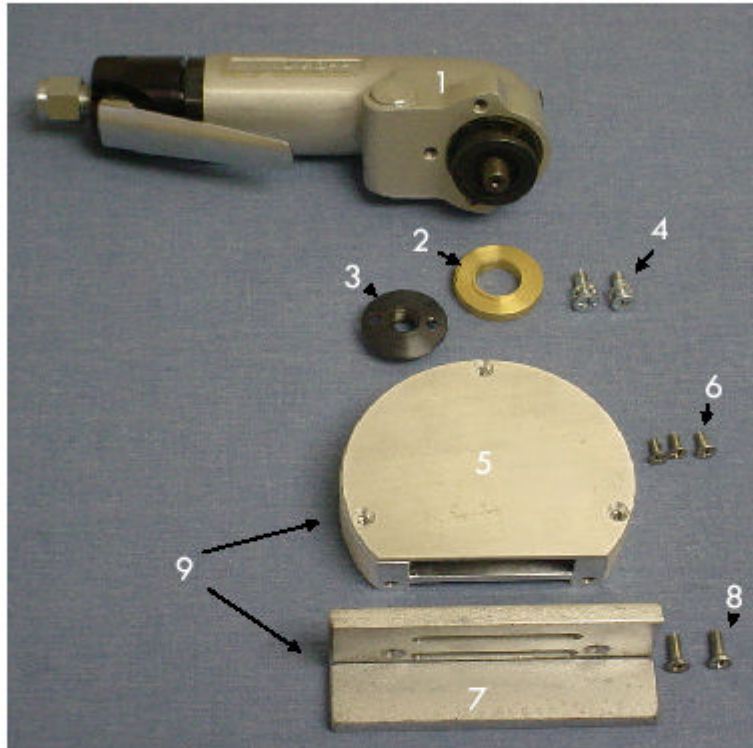

3" GELCOAT NOTCH TRIMMER

PH. 863.551.3388
FAX 863.551.3399

This unique tool notches the gelcoat only. Stops stress cracks in gelcoat caused by guard rail screws. Base comes preset with 3/4" offset / fence.

BLADE SET .020 CUTTING DEPTH

TOOL STEEL BASE

Part No.	Description	RPM
80-3HDN	3" Notch Trimmer	13,000

Part No.	Description
72S3A4	3" X 1/16" X 3/4" S.S. Blade
72S3B4	3" X 3/32" X 3/4" S.S. Blade

72C3A4	3" X 1/16" X 3/4" CR Diamond Blade	\$41.00
72C3B4	3" X 3/32" X 3/4" CR Diamond Blade	\$41.00

BODI COMPANY, INC.
5530 COMMERCIAL BLVD.
WINTER HAVEN, FL 33880

Item	Part No.	Description	
1	80-3HDNM	Motor Only	
2	95-33A	Wheel Arbor	
3	95-05A848	Disc Lock A	
4	95-32	2- # 10-32 Screws	
5	95-54N	Dust Guard Only	
6	95-34A	3- # 6-32 Screws	
7	95-54B	Tool Steel Base	
8	95-54BS	2- # 8-32 Screws	
9	95-54NC	Guard And Tool Steel Base	