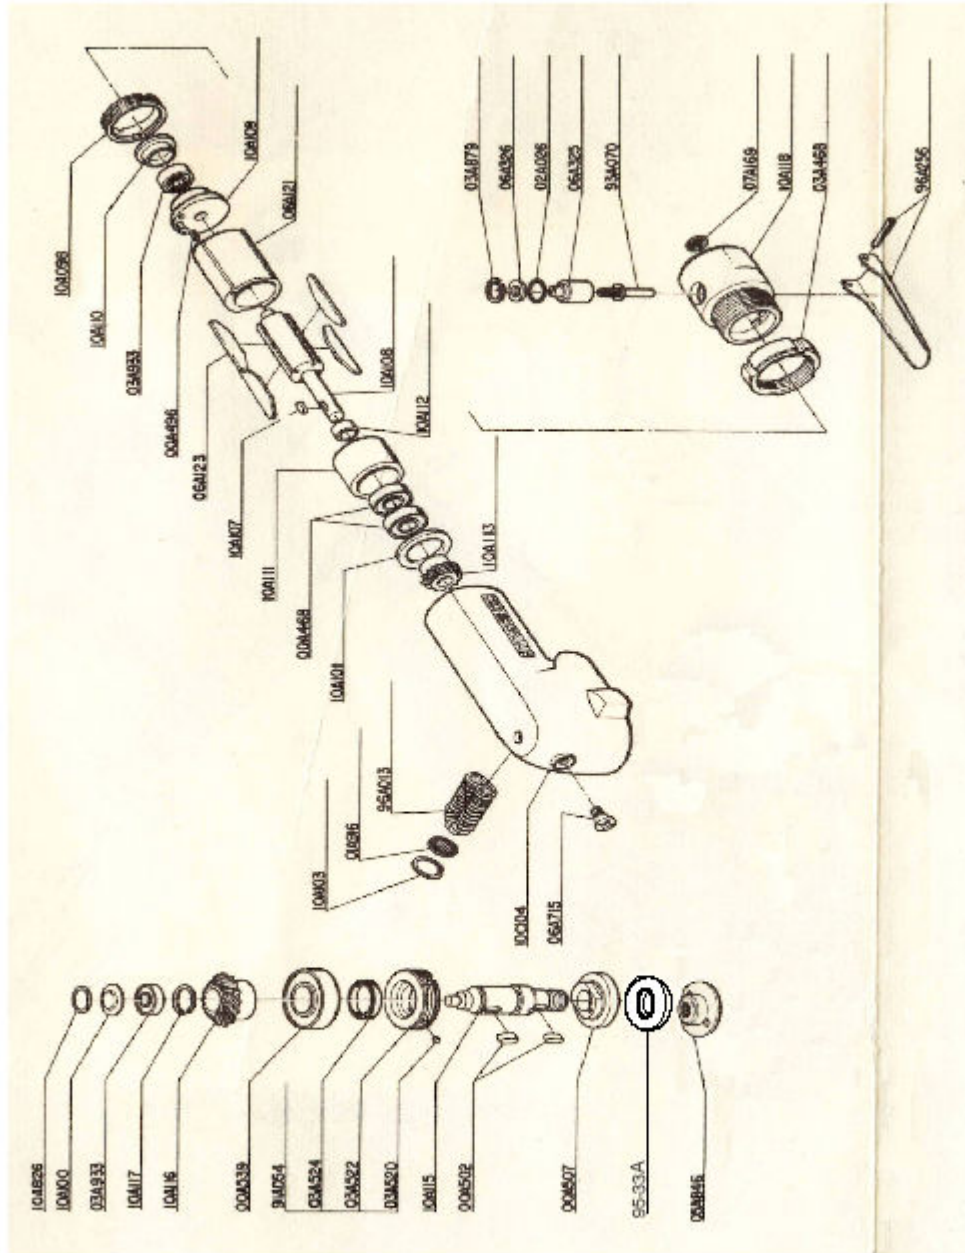

BODI COMPANY, INC.

3" TRIMMER

PH. 863.551.3388
FAX 863.551.3399

BODI COMPANY, INC.
5530 COMMERCIAL BLVD.
WINTER HAVEN, FL 33880