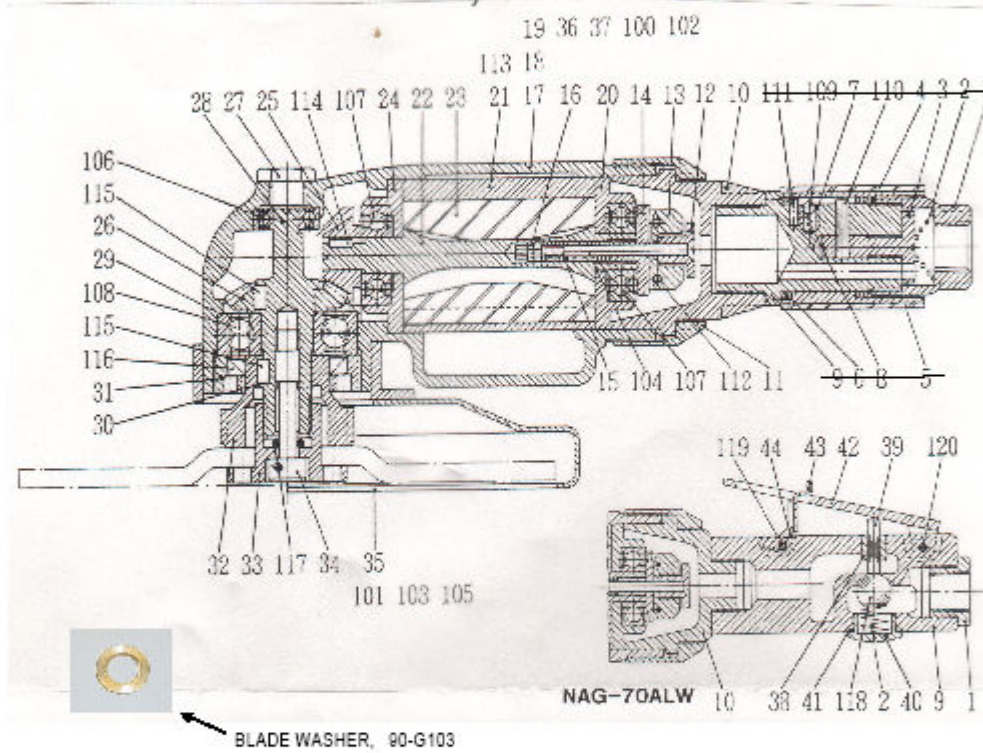

DIAMOND REPLACEMENT BLADE, SIDE SPOKE

72GS65B.868 6 1/2" X 3/32 X .868 Side Spoke 1/8 W
1/4" X 1 1/2" SPOKES (4)

72GS7B.868 7" X 3/32 X .868 Side Spoke 1/8 W
1/4" X 1 1/2" SPOKES (4)

BODI COMPANY, INC.
5530 COMMERCIAL BLVD.
WINTER HAVEN, FL. 33880

BODI COMPANY, INC.

1.5 HP H.D. TRIMMER
PARTS

PH. 863.551.3388
FAX 863.551.3399

PART NO.	No.	DESCRIPTION	PER TOOL
90-I70060H020	1	INLET BUSH	1
90-G61000B210	2	THROTTLE SPRING	1
90-G53W10H290	9	THROTTLE ARBOR	1
90-G53W10H550	10	HANDLE	1
90-G53010Z900	11	LOCK NUT	1
90-G53010G200	12	GOVERNOR VALVE	1
90-G53010G220	13	GOVERNOR WEIGHT	2
90-G53010G210	14	GOVERNOR BODY	1
90-G5301B100	15	GOVERNOR SPRING	1
90-G5301G260	16	GOVERNOR SPINDLE NUT	2
90-G53010A825	17	ROTOR CASE	1
90-G53010P010	18	EXHAUST PACKING	1
90-G53010E030	19	EXHAUST COVER	1
90-G53010R300	20	TOP PLATE	1
90-G53010R200	21	CYLINDER	1
90-G53010R720	22	ROTOR	1
90-G53010R500	23	VANE	4
90-G53010R510	24	BOTTOM PLATE	1
90-G53010R770	25	ROTOR GEAR	1
90-G53010S300	26	SPINDLE GEAR	1
90-G53010H080	27	OIL PLUG	1
90-G53010S320	28	STONE SPINDLE	1
90-G53010Z410	29	THIN WASHER	1
90-G53010Z340	30	STOPPER RING	1
90-G53010S310	31	SPINDLE CASE NUT	1
90-G53010K310	32	STONE FLANGE	1
90-G53010K410	33	DISC WHEEL NUT	1
90-G53010Z910	34	LOCK SCREW	1
90-G53010I600	36	HOLDER JOINT	1
90-G53010I580	37	HOLDER	1
90-G61000H270	38	THROTTLE BUSH	1
90-G61000H310	39	THROTTLE PIN	1
90-G61000H360	40	THROTTLE PLUG	1
90-G61000P800	41	RUBBER PACKING	1
90-G53W10H880	42	LEVER	1
90-G53W10Z260	43	STOPPER	1
90-G53W10B250	44	STOPPER SPRING	1

PART NO.		DESCRIPTION	PER TOOL
90-1010106008	100	HEX.BOLT	1
90-1010106020	101	HEX.BOLT	1
90-1050104025	102	HEX.SOCKET CAP SCREW	4

BODI COMPANY, INC.
5530 COMMERCIAL BLVD.
WINTER HAVEN, FL 33880