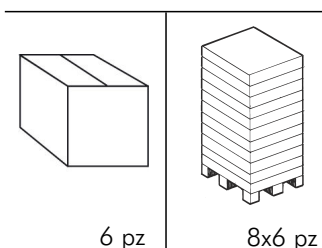

6 pz

8x6 pz

Sedia impilabile, gambe in alluminio anodizzato con piedini antiscivolo e scocca in resina di prima qualità (polipropilene trattato anti-UV e colorato in massa)

Stackable chair with legs in anodized aluminium, with non-slip rubber feet and shell made in resin of top quality resin (polypropylene resins with UV additives and is uniformly colored).

Chaise empilable avec pieds en aluminium anodisé et patins antidérapants et coque en résine de première qualité (polypropylène traité anti-UV et coloré dans la masse).

Stapelbarer Stuhl mit Beinen aus eloxiertem Aluminium mit rutschfesten Füßen. Schalensitz aus erstklassigem Kunststoff (UV-beständigem Polypropylen, voll durchgefärbt).

Silla apilable, patas de aluminio anodizado con tacos antideslizantes y carcasa en resina de primera calidad (polipropileno tratado anti UV y teñido en masa).

Cadeira empilhável, pernas de alumínio anodizado com pés anti-derrapantes e concha em resina de primeira qualidade (polipropileno com tratamento anti-UV colorido na totalidade).