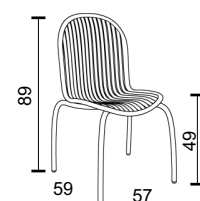

Ninfea Dinner

Ref. 620

6 pz

Kg 4,6

BIANCO
anodizzato
62050.00.000

ANTRACITE
anodizzato
62050.02.000

CAFFE'
anodizzato
62050.05.000

6 pz

8x6 pz

Sedia impilabile, gambe in alluminio anodizzato con piedini antiscivolo e scocca in resina di prima qualità (polipropilene trattato anti-UV e colorato in massa)

Stackable chair with legs in anodized aluminium, with non-slip rubber feet and shell made in resin of top quality resin (polypropylene resins with UV additives and is uniformly colored).

Chaise empilable avec pieds en aluminium anodisé et patins antidérapants et coque en résine de première qualité (polypropylène traité anti-UV et coloré dans la masse).

Stapelbarer Stuhl mit Beinen aus eloxiertem Aluminium mit rutschfesten Füßen. Schalensitz aus erstklassigem Kunststoff (UV-beständigem Polypropylen, voll durchgefärbt).

Silla apilable, patas de aluminio anodizado con tacos antideslizantes y carcasa en resina de primera calidad (polipropileno tratado anti UV y teñido en masa).

Cadeira empilhável, pernas de alumínio anodizado com pés anti-derrapantes e concha em resina de primeira qualidade (polipropileno com tratamento anti-UV colorido na totalidade).