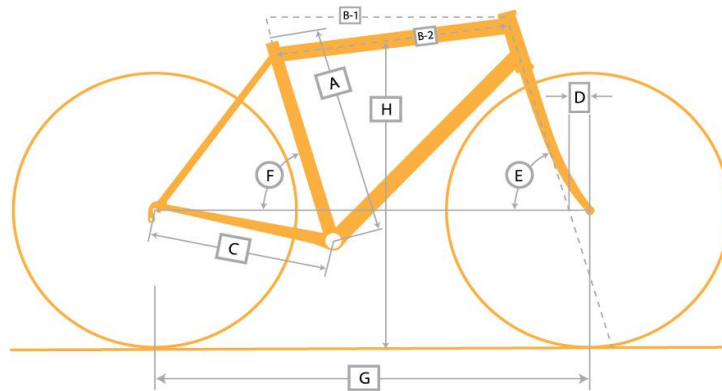

FARRIER STAYER 650 MSRP \$799

ITEM	DESCRIPTION
GENERAL DESCRIPTION	650c wheeled road bike. 130mm spacing
SIZES	N/A
COLOR	Red
GRAPHICS	Brand decal on down tube. Model decal on top tube.
AVAILABLE AS FRAMESET?	NO
FRAME	6061 butted aluminum
FORK	6061 aluminum 1 1/8" threadless
HEADSET	Zero stack sealed cartridge bearing 1 1/8"
HANDLEBAR	Satori Leopard LS 31.8mm x 380mm
GRIPS	Velo bar tape Black
STEM	Satori Limes-RL 31.8 / 90mm
LEVERS	Shimano Claris 8 speed STI
BRAKES	Promax black
CRANKSET	Lasco alloy 165mm / 34Tx46T alloy chainring
BB	Square taper cartridge bearing 111mm/68
CHAIN	KMC
FRONT DERAILLEUR	Shimano Claris
REAR DERAILLEUR	Shimano RD 2300 8 Speed
CASSETTE	Shimano HG50-8 12T-25T
FRONT HUB	Novatec / Black / 28h Radial laced / 14G / QR
REAR HUB	Novatec / Black / 32h / 14G / QR
FRONT RIM	Alex DA22 650C
REAR RIM	Alex DA22 650C
SPOKES	14G w/brass nipple F/RADIAL ; R/CROSS
TIRES	Kenda K-196 650C x 25C / Presta tubes
SHIFTERS	Shimano Claris 8 speed STI
SADDLE	Velo
SEATPOST	Kalloy SILVER
SEAT CLAMP	5mm allen bolt / Alloy / Black
PEDALS	9/16" Plastic / Black

GEOMETRY

A: Seat Tube	440
B: Effec. Top Tube	489
B2: Top Tube	478
C: Chainstay	375
D: Fork Offset	40
E: Head Angle	71.5°
F: Seat Angle	76°
G: Wheelbase	926
H: Standover	27.75"