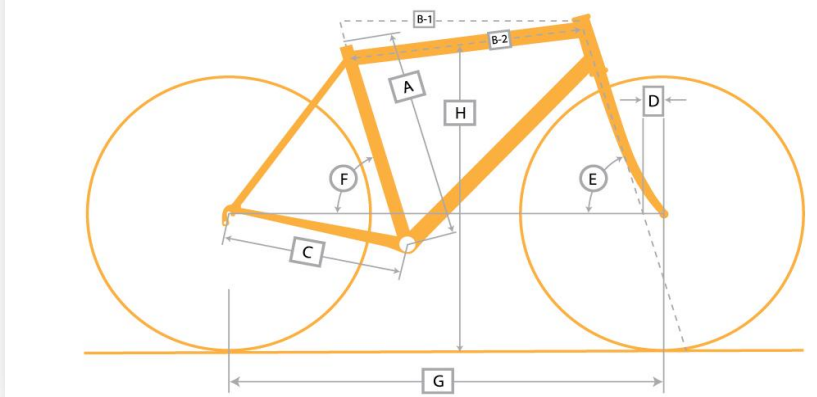

**FARRIER STAYER 24 MSRP \$799**

ITEM	DESCRIPTION
GENERAL DESCRIPTION	24" wheeled road bike. 130mm spacing
SIZES	N/A
COLOR	Yellow
GRAPHICS	Brand decal on down tube. Model decal on top tube.
AVAILABLE AS FRAMESET?	NO
FRAME	6061 butted aluminum
FORK	6061 aluminum 1 1/8" threadless
HEADSET	Zero stack sealed cartridge bearing 1 1/8"
HANDLEBAR	Satori Leopard LS 31.8mm x 360mm
GRIPS	Velo bar tape Black
STEM	Satori Limes-RL 31.8 / 80mm
LEVERS	Shimano Claris 8 speed STI
BRAKES	Promax black
CRANKSET	Lasco alloy 165mm / 34Tx46T alloy chainring
BB	Square taper cartridge bearing 111mm/68
CHAIN	KMC
FRONT DERAILLEUR	Shimano Claris
REAR DERAILLEUR	Shimano Claris 8 Speed
CASSETTE	Shimano HG50-8 12T-25T
FRONT HUB	Novatec / Black / 28h Radial laced/ 14G /QR
REAR HUB	Novatec / Black / 32h / 14G / QR
FRONT RIM	Alex DA22 24"
REAR RIM	AlexDA22 24"
SPOKES	14G w/brass nipple F/RADIAL ; R/CROSS
TIRES	Kenda K-191 24" x 1" / Presta tubes
SHIFTERS	Shimano Claris 8 speed STI
SADDLE	Velo VL-5061
SEATPOST	Kalloy SP-373 SILVER
SEAT CLAMP	5mm allen bolt / Alloy / Black
PEDALS	9/16" Plastic / Black

## GEOMETRY

<b>A: Seat Tube</b>	<b>430</b>
<b>B: Effec. Top Tube</b>	<b>473</b>
<b>B2: Top Tube</b>	<b>464</b>
<b>C: Chainstay</b>	<b>350</b>
<b>D: Fork Offset</b>	<b>37</b>
<b>E: Head Angle</b>	<b>72.5°</b>
<b>F: Seat Angle</b>	<b>75.5°</b>
<b>G: Wheelbase</b>	<b>877</b>
<b>H: Standover</b>	<b>26"</b>