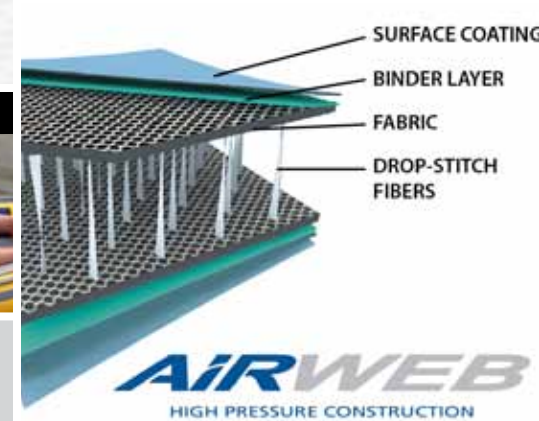

Introducing Airis™, the revolutionary inflatable kayak by Walker Bay.®

Airis Kayaks are designed to be light and compact. Providing rigidity and durability through AirWeb™ High Pressure Patented Construction, Airis Kayaks are tear and abrasion resistant, quick to inflate, simple to use and so portable, they roll up to fit inside their own backpack (included). Now you can take fun with you wherever you go!

See the Video: walkerbay.com/airis/kayaks

NO COMPROMISE. THE PERFORMANCE OF A RIGID KAYAK WITH THE PORTABILITY OF AN INFLATABLE.

The main reason for tracking performance in a kayak is stiffness and waterline. AIRIS kayaks track better than any other inflatable kayak in the World because they are stiffer than any other inflatable kayak in the World. Only with the AIRIS Patented AirWeb™ construction can we make something inflatable that works this well. You have to try it to believe it.

Air Web™ construction.

Only AIRIS® is built using Walker Bay's patented high pressure construction. AIRIS® inflates to 6.5psi vs. 1.5 psi for standard inflatables.

Incredibly stiff.

Due to the patented construction of AIRIS, its stiffness allows it to perform like a rigid kayak and still be portable.

Lightweight.

AIRIS is durable but extremely light making it easy to move whether inflated or not and also easy to paddle as there is less resistance.

PLAY

Fun for Everyone. The Airis Play is amazingly lightweight, extremely stable and so quick to set-up so you'll be on the water in no time. The shorter length of the Play makes it easy to maneuver whether you are exploring coves, or tackling whitewater, while the shape of the hull provides incredible stability and comfort.

LENGTH	WIDTH	WEIGHT	AIR CHAMBERS
8'6" / 260 cm	31-1/2" / 80 cm	18 lbs/ 8 kg	3

SPORT