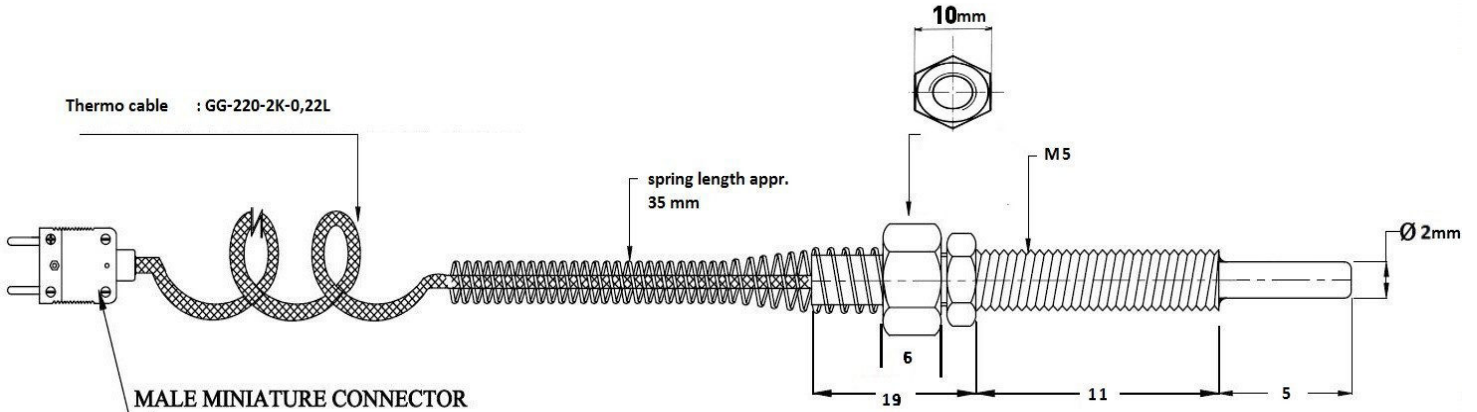

EGT-probe

Ref

SN:

Measuring element	2.0 mm
Cable length	0.3 m
Thread	M5
Sheath	3.0 mm
Spring length	35 mm
Connector	TS-KM (HT) yellow
Insulation	Fiberglass
Protection	Anti flange tearing

EGT-probe

Ref

SN:

Measuring element	2.0 mm
Cable length	0.3 m
Thread	M5
Sheath	3.0 mm
Spring length	35 mm
Connector	TS-KM (HT) yellow
Insulation	Fiberglass
Protection	Anti flange tearing