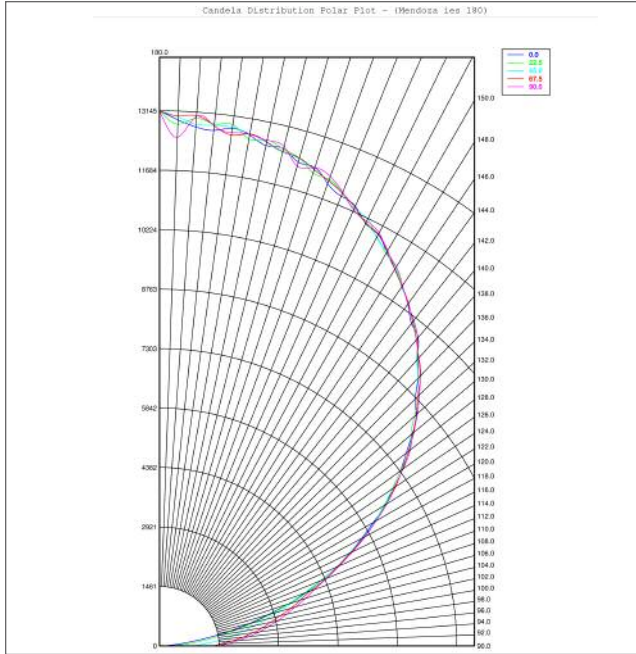

AEI LIGHTING

INDIRECT SPORT COURT Fixture & METAL HALIDE REPLACEMENT

AEI LED COURT PLUS

TENNIS COURT/SPORT COURT INDIRECT LUMINAIRE

PHOTOMETRY

LUMENS PER ZONE

ZONE	LUMENS	% TOTAL	ZONE	LUMENS	% TOTAL
0-10	0	0.0%	90-100	1,496.2	3.8%
10-20	0	0.0%	100-110	3,086.4	7.8%
20-30	0	0.0%	110-120	4,948.5	12.5%
30-40	0	0.0%	120-130	6,397.3	16.1%
40-50	0	0.0%	130-140	6,952.2	17.5%
50-60	0	0.0%	140-150	6,593.9	16.6%
60-70	0	0.0%	150-160	5,397.1	13.6%
70-80	0	0.0%	160-170	3,528.2	8.9%
80-90	0	0.0%	170-180	1,225.7	3.1%