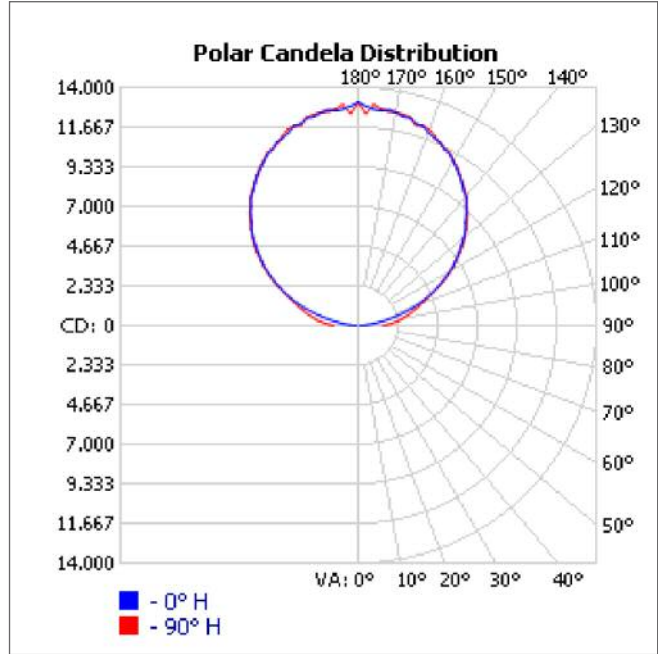

AEI LIGHTING

INDIRECT SPORT COURT Fixture & METAL HALIDE REPLACEMENT

AEI LED COURT PLUS

TENNIS COURT/SPORT COURT INDIRECT LUMINAIRE

PHOTOMETRY

LUMENS PER ZONE

ZONE	LUMENS	% TOTAL	ZONE	LUMENS	% TOTAL
0-10	0	0.0%	90-100	1,496.2	3.8%
10-20	0	0.0%	100-110	3,086.4	7.8%
20-30	0	0.0%	110-120	4,948.5	12.5%
30-40	0	0.0%	120-130	6,397.3	16.1%
40-50	0	0.0%	130-140	6,952.2	17.5%
50-60	0	0.0%	140-150	6,593.9	16.6%
60-70	0	0.0%	150-160	5,397.1	13.6%
70-80	0	0.0%	160-170	3,528.2	8.9%
80-90	0	0.0%	170-180	1,225.7	3.1%