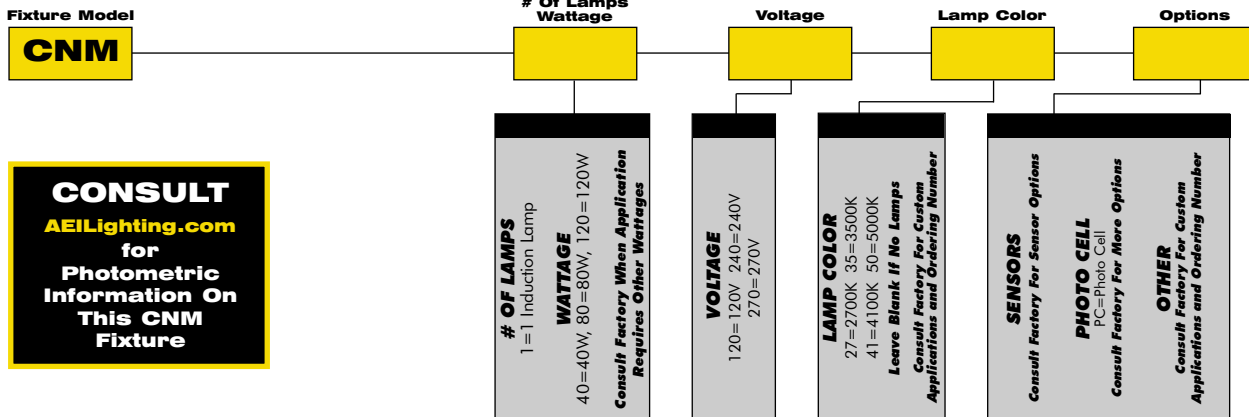

ORDERING GUIDE

Project Name _____ Fixture Type _____

Catalog # _____ Quantity _____

AEI LIGHTING . . . BRINGING YOU OUT OF THE DARK AGES!