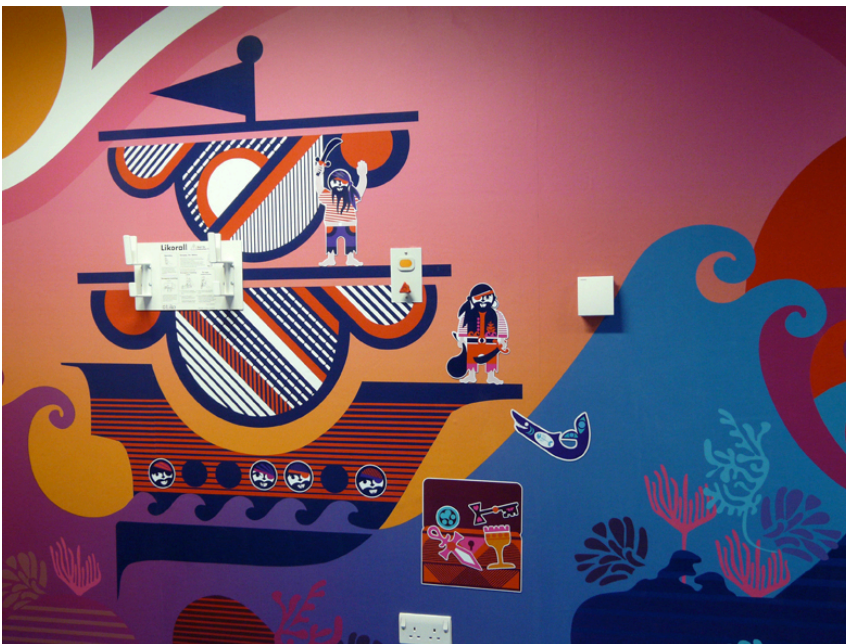

## ST THOMAS' HOSPITAL EVELINA GYM

MagScapes were commissioned by the director of art and heritage to create an interactive magnetic wall scape for the children's gym in the new Evelina wing of the St Thomas' Hospital in London. Magnet sets were created to help children perform various exercises.

### MAGNET SETS TO ACCOMPANY BACKGROUND SCENE