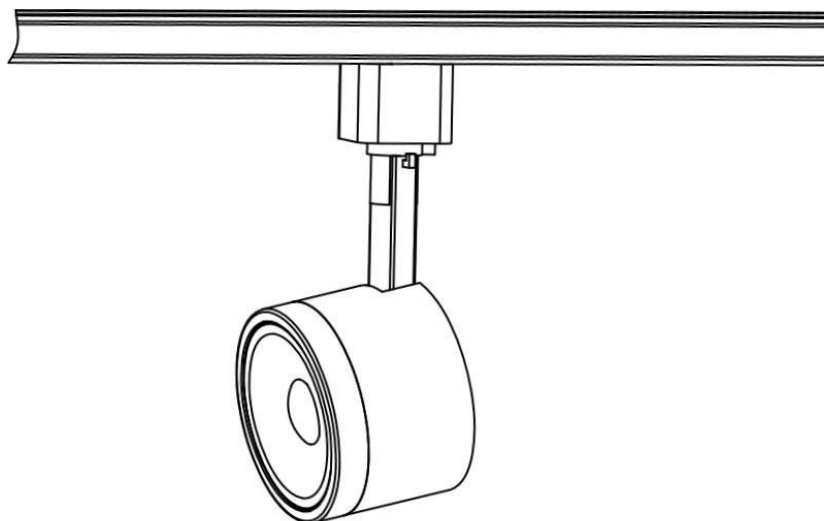

NUVO[®]
LIGHTING

A SATCO PRODUCT

INSTALLATION INSTRUCTIONS

TH480, TH481, TH482, TH483, TH484, TH485, TH486, TH487, TH488, TH489, TH490, TH491,
TH492, TH493, TH494, TH495, TH496, TH497, TH498, TH499

TURN OFF POWER

*PLEASE
NOTE: TRACK
HEAD MODEL
PICTURED
MAY DIFFER
FROM ACUTAL
MODEL
RECEIVED.

③