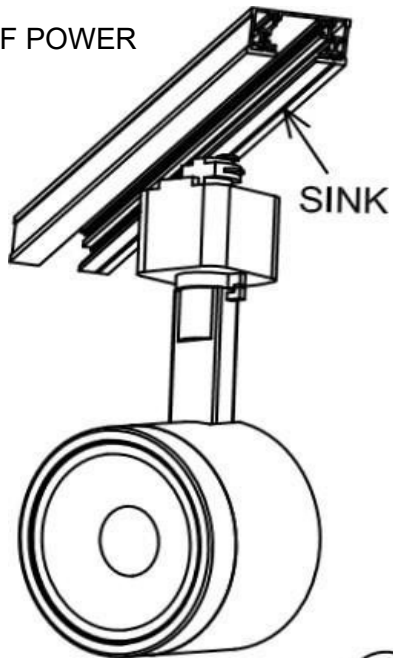

NUVO[®]
LIGHTING

A SATCO PRODUCT

INSTALLATION INSTRUCTIONS

TH480, TH481, TH482, TH483, TH484, TH485, TH486, TH487, TH488, TH489, TH490, TH491,
TH492, TH493, TH494, TH495, TH496, TH497, TH498, TH499

TURN OFF POWER

*PLEASE
NOTE: TRACK
HEAD MODEL
PICTURED
MAY DIFFER
FROM ACUTAL
MODEL
RECEIVED.

③