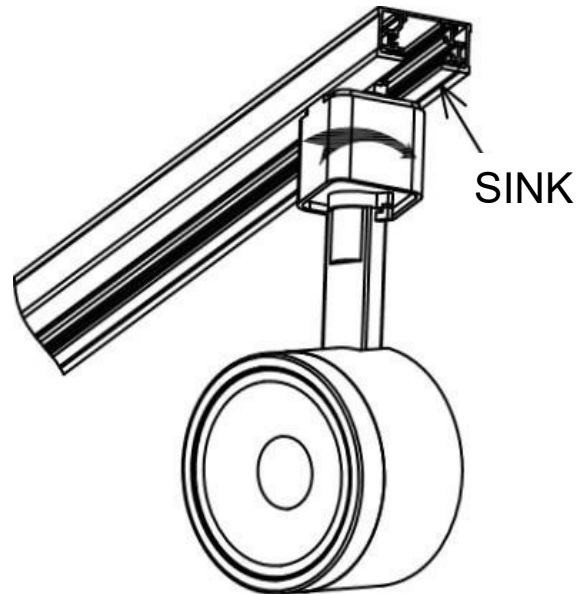

NUVO[®]
LIGHTING

A SATCO PRODUCT

INSTALLATION INSTRUCTIONS

TH480, TH481, TH482, TH483, TH484, TH485, TH486, TH487, TH488, TH489, TH490, TH491,
TH492, TH493, TH494, TH495, TH496, TH497, TH498, TH499

TURN OFF POWER

*PLEASE
NOTE: TRACK
HEAD MODEL
PICTURED
MAY DIFFER
FROM ACUTAL
MODEL
RECEIVED.

③