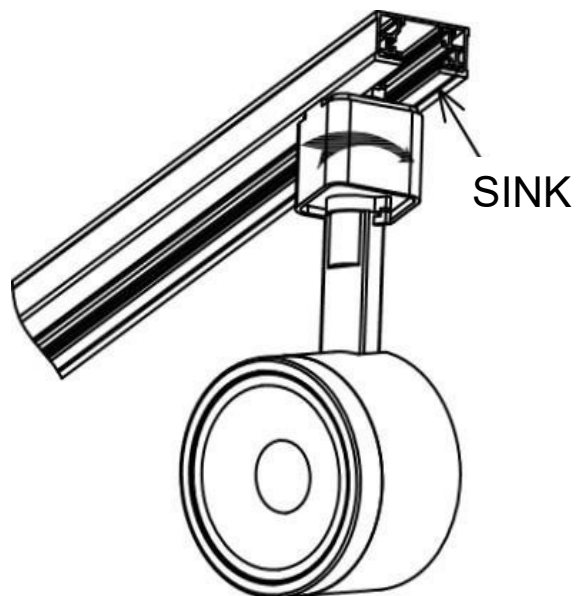

NUVO[®]

L I G H T I N G

A SATCO PRODUCT

INSTALLATION INSTRUCTIONS

TH480, TH481, TH482, TH483, TH484, TH485, TH486, TH487, TH488, TH489, TH490, TH491, TH492, TH493, TH494, TH495, TH496, TH497, TH498, TH499

TURN OFF POWER

*PLEASE
NOTE: TRACK
HEAD MODEL
PICTURED
MAY DIFFER
FROM ACUTAL
MODEL
RECEIVED.

③