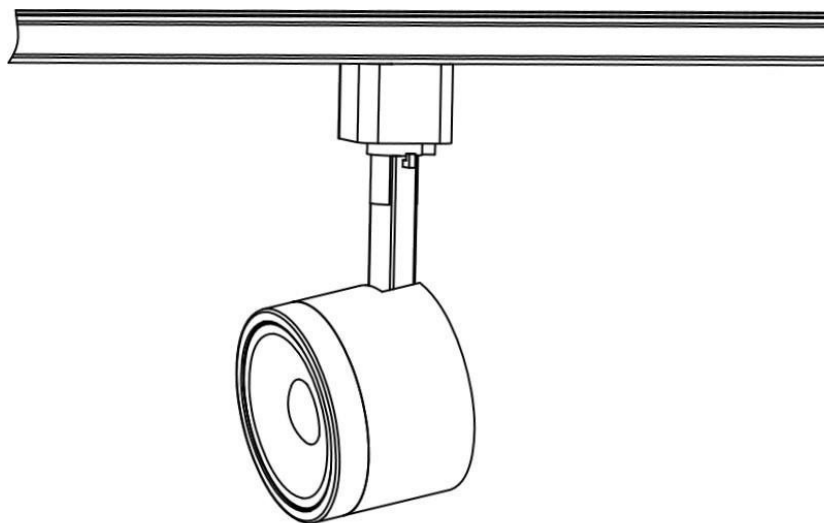

NUVO[®]

L I G H T I N G

A SATCO PRODUCT

INSTALLATION INSTRUCTIONS

TH480, TH481, TH482, TH483, TH484, TH485, TH486, TH487, TH488, TH489, TH490, TH491, TH492, TH493, TH494, TH495, TH496, TH497, TH498, TH499

TURN OFF POWER

*PLEASE
NOTE: TRACK
HEAD MODEL
PICTURED
MAY DIFFER
FROM ACUTAL
MODEL
RECEIVED.

③