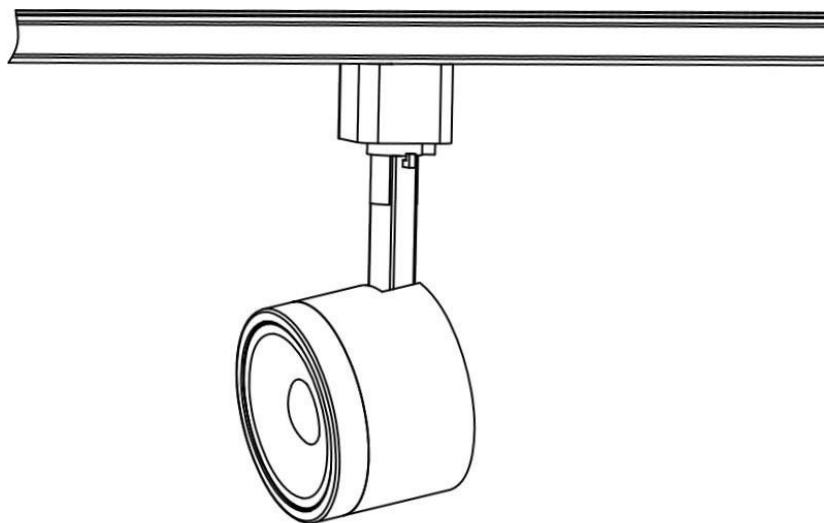

NUVO[®]
LIGHTING

A SATCO PRODUCT

INSTALLATION INSTRUCTIONS

TH480, TH481, TH482, TH483, TH484, TH485, TH486, TH487, TH488, TH489, TH490, TH491,
TH492, TH493, TH494, TH495, TH496, TH497, TH498, TH499

TURN OFF POWER

*PLEASE
NOTE: TRACK
HEAD MODEL
PICTURED
MAY DIFFER
FROM ACUTAL
MODEL
RECEIVED.

③