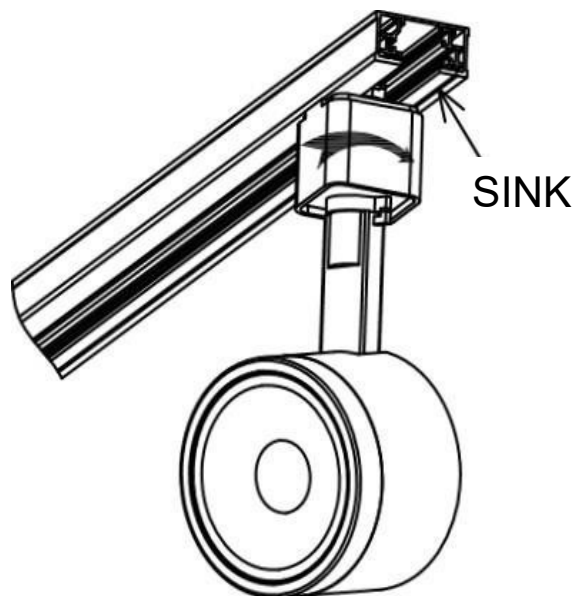

NUVO[®]
LIGHTING

A SATCO PRODUCT

INSTALLATION INSTRUCTIONS

TH480, TH481, TH482, TH483, TH484, TH485, TH486, TH487, TH488, TH489, TH490, TH491,
TH492, TH493, TH494, TH495, TH496, TH497, TH498, TH499

TURN OFF POWER

*PLEASE
NOTE: TRACK
HEAD MODEL
PICTURED
MAY DIFFER
FROM ACUTAL
MODEL
RECEIVED.

③