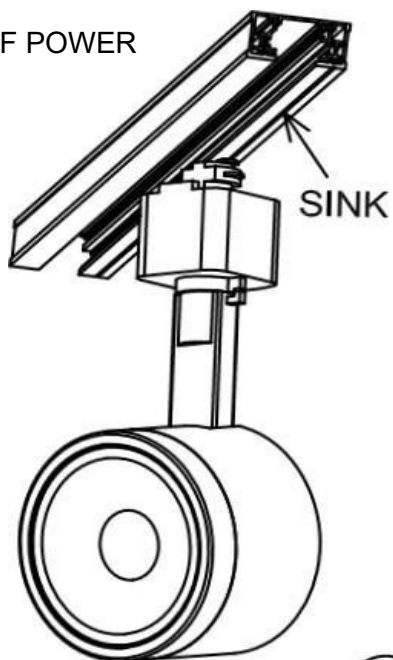

NUVO[®]
LIGHTING

A SATCO PRODUCT

INSTALLATION INSTRUCTIONS

TH480, TH481, TH482, TH483, TH484, TH485, TH486, TH487, TH488, TH489, TH490, TH491,
TH492, TH493, TH494, TH495, TH496, TH497, TH498, TH499

TURN OFF POWER

*PLEASE
NOTE: TRACK
HEAD MODEL
PICTURED
MAY DIFFER
FROM ACUTAL
MODEL
RECEIVED.

③