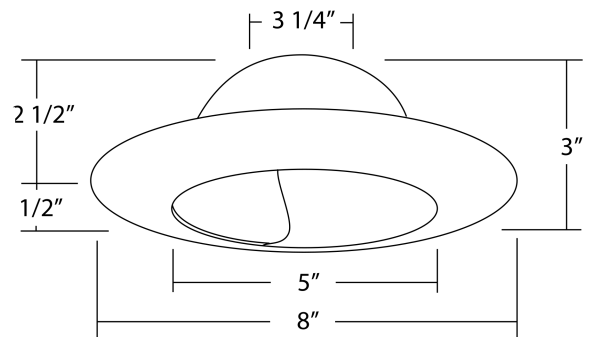

# 17517

6" Wall Wash Trim • 60w|A19

Project \_\_\_\_\_

Catalog \_\_\_\_\_

Type \_\_\_\_\_

## Product Description

### Features

This eight-inch wall wash trim will illuminate items on a wall and help make the room feel larger. This is a great choice for accent lighting in a kitchen, living room or office space.

Reccomended for use with: 17000,17001R, 17002A, 17004, 17004R, 17014A, 17014AR, 17009A