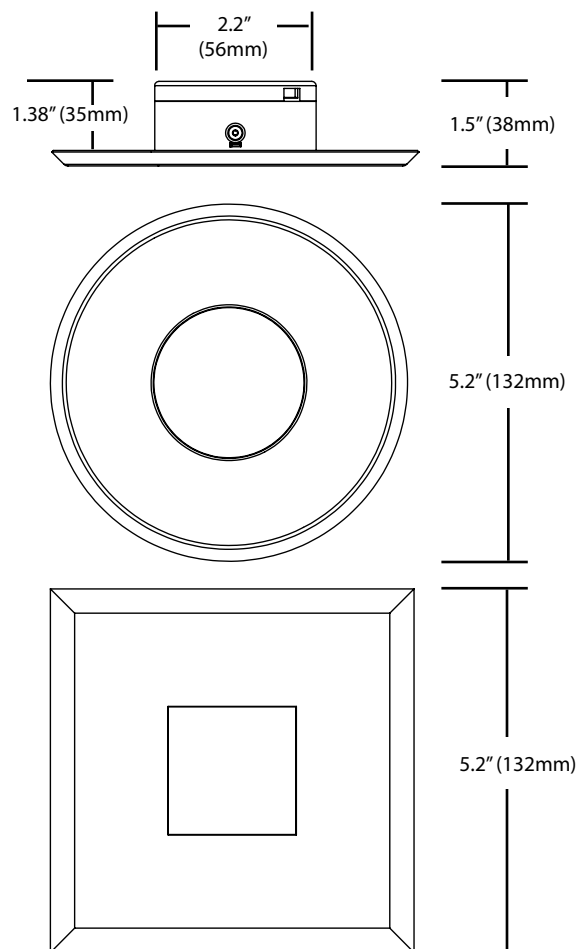

Optical System

- Polystyrene diffuser creates uniform light distribution that reduces glare while maximizing lumen output

Electrical

- Custom slim driver minimizes installation height
- Input voltage of 120VAC, 60Hz
- Dimmable to less than 5% with compatible leading edge (TRIAC) and trailing edge (ELV) dimmers
- LM-79 testing performed in accordance with IESNA standards

LED

- Available in 2700K, 3000K, 4000K, or 5000K
- Binned within 4-step MacAdams with $\text{duv} < \pm 0.003$
- TM-21 Reported L70(10K) hours >56,000
- Utilizes high performing LEDs with 90+ CRI and an R9 > 50

Finish

- White powder coat finish standard
- Optional trims available in Black, Nickel, Oil-Rubbed Bronze, and White

Mounting and Installation

- Easy installation in most 4/O and 4" non-metallic new construction and remodel J-Boxes
- Removable trim allows for easy mounting while providing a seamless trim finish
- Fixture mounts directly to J-Boxes with two screws
- Keyhole slots allow quick and easy installation
- Three three-port poke-in connectors included
- Operating temperature of 0° to 104°F (-18°C to 40°C)
- For installations where power surge may be possible, NICOR recommends installing additional surge protection at the electrical distribution panel

Warranty

- 5-year limited system warranty standard
- Warranty does not cover product failure due to an overvoltage event (power surge)

Project

Catalog

Type

Date

U.S. Patent Pending