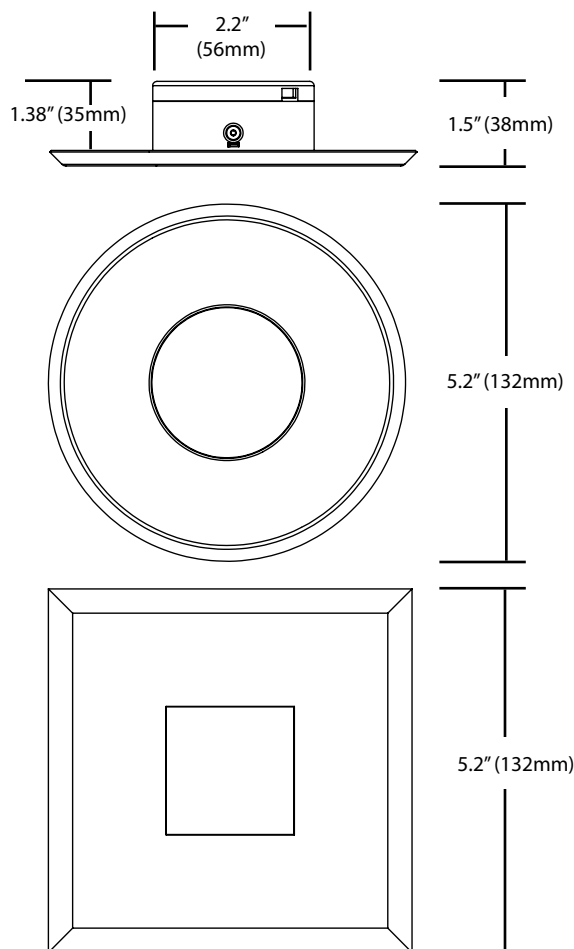

Optical System

- Polystyrene diffuser creates uniform light distribution that reduces glare while maximizing lumen output

Electrical

- Custom slim driver minimizes installation height
- Input voltage of 120VAC, 60Hz
- Dimmable to less than 5% with compatible leading edge (TRIAC) and trailing edge (ELV) dimmers
- LM-79 testing performed in accordance with IESNA standards

LED

- Available in 2700K, 3000K, 4000K, or 5000K
- Binned within 4-step MacAdams with $\text{duv} < \pm 0.003$
- TM-21 Reported L70(10K) hours >56,000
- Utilizes high performing LEDs with 90+ CRI and an $R9 > 50$

Finish

- White powder coat finish standard
- Optional trims available in Black, Nickel, Oil-Rubbed Bronze, and White

Mounting and Installation

- Easy installation in most 4/O and 4" non-metallic new construction and remodel J-Boxes
- Removable trim allows for easy mounting while providing a seamless trim finish
- Fixture mounts directly to J-Boxes with two screws
- Keyhole slots allow quick and easy installation
- Three three-port poke-in connectors included
- Operating temperature of 0° to 104°F (-18°C to 40°C)
- For installations where power surge may be possible, NICOR recommends installing additional surge protection at the electrical distribution panel

Warranty

- 5-year limited system warranty standard
- Warranty does not cover product failure due to an overvoltage event (power surge)

Project

Catalog

Type

Date

U.S. Patent Pending