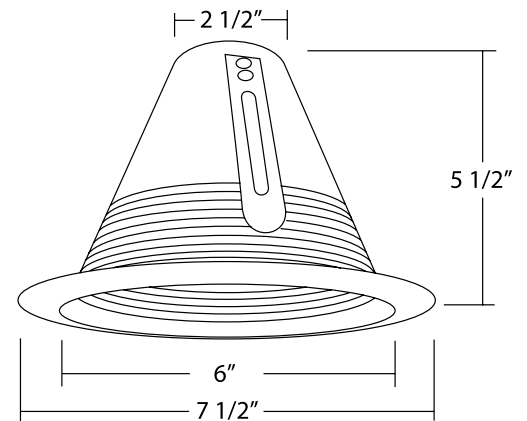

17550A

6" Cone Baffle Trim

Product Description

Maximum Lamp Rating
75W | BR30/PAR30

Dimensions

Trim width: 7.5in
Lamp opening: 6in
Height: 5.5in

Note: Single Piece

Ordering Information

Catalog Number	Trim Color
17550A	White
17550ABK	Black
17550ABZ	Bronze
17550ANK	Nickel
17550AOB	Oil-Rubbed Bronze
17550ACLP	White (Clip)
17550AWL	White (Wet Location)
17550ABKWL	Black (Wet Location)
17550ANKWL	Nickel (Wet Location)
17550AOBWL	Oil-Rubbed Bronze (Wet Location)

Project _____

Catalog _____

Type _____