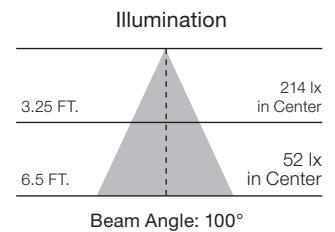

PRODUCT INFORMATION

6" LED direct wire edge-lit downlights

- Residential
- Office
- Retail
- Hospitality
- Drop ceilings
- Remodeling
- Direct replacement for 65 Watt reflector lamps uses only 11.6 Watts
- Edge-lit technology
- Slim design
- Integrated j-box for direct wire installation saves time and materials
- Damp location
- Dimmable***
- c-ETL-us
- Long life—40,000 hours
- ENERGY STAR® certified*
- 5 Year warranty

Highlights

- Easy install spring clips
- IC rated
- Low profile
- No recessed can required

6" LED Direct Wire Edge-lit Downlights

Item Number	Lamp Description	W	V	CRI	CCT	Lm	Bm	M.O.L. (Inches)	Life/Hrs.	UPC	Pack
S39061*	11.6WLED/DW/EL/5-6/27K/120V	11.6	120	90	2700K	730	100°	1 15/16	40K	045923390616	12/1
S39062*	11.6WLED/DW/EL/5-6/30K/120V	11.6	120	90	3000K	730	100°	1 15/16	40K	045923390623	12/1
S39063*	11.6WLED/DW/EL/5-6/40K/120V	11.6	120	90	4000K	780	100°	1 15/16	40K	045923390630	12/1
S39059*	11.6WLED/DW/EL/5-6/50K/120V	11.6	120	90	5000K	780	100°	1 15/16	40K	045923390593	12/1