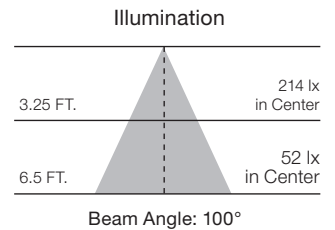

PRODUCT INFORMATION

6" LED direct wire downlights

- Residential
- Office
- Retail
- Hospitality
- Drop ceilings
- Remodeling
- Direct replacement for 65 Watt reflector lamps uses only 9 Watts
- Integrated j-box for direct wire installation saves time and materials
- Wet location
- Dimmable***
- c-ETL-us
- Long life—40,000 hours
- ENERGY STAR® certified*
- 5 Year warranty

Highlights

- Easy install spring clips
- IC rated
- Low profile
- No recessed can required

6" LED Direct Wire Downlights

Item Number	Lamp Description	W	V	CRI	CCT	Lm	Bm	M.O.L. (Inches)	Life/Hrs.	UPC	Pack
S39026*	9WLED/DW/RDL/5-6/27K/120V	9	120	90	2700K	620	100°	2 13/16	40K	045923390265	12/1
S39027*	9WLED/DW/RDL/5-6/30K/120V	9	120	90	3000K	620	100°	2 13/16	40K	045923390272	12/1
S39028*	9WLED/DW/RDL/5-6/40K/120V	9	120	90	4000K	700	100°	2 13/16	40K	045923390289	12/1
S39029*	9WLED/DW/RDL/5-6/50K/120V	9	120	90	5000K	700	100°	2 13/16	40K	045923390296	12/1