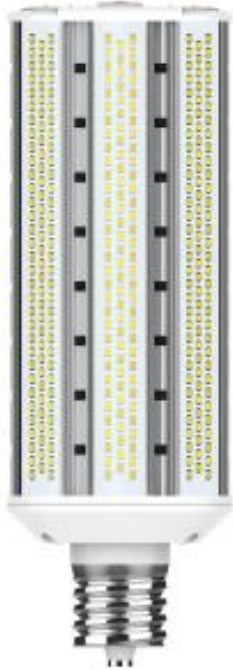

## SATCO S28987

60W/LED/WP/CCT/EX39/100-277V

### General

Status	Active
Watts	20W/40W/60W
HID Equivalent	250W
Volts	100V-277V
Shape	Corncob
Base	Mogul Extended
ANSI Base	EX39
Finish	White
CCT (Kelvin)	3000K/4000K/5000K
CRI	80
Lumens	3200L/6500L/9000L
Beam Spread	180
Dimmable	Yes-Dimmable
Hours Rated	50000
Lamp Type	Corncob
Technology	LED
Min Compartment Size	Length: 7.88 in. Width 7.58 in.
Ballasting Requirements	Ballast Bypass