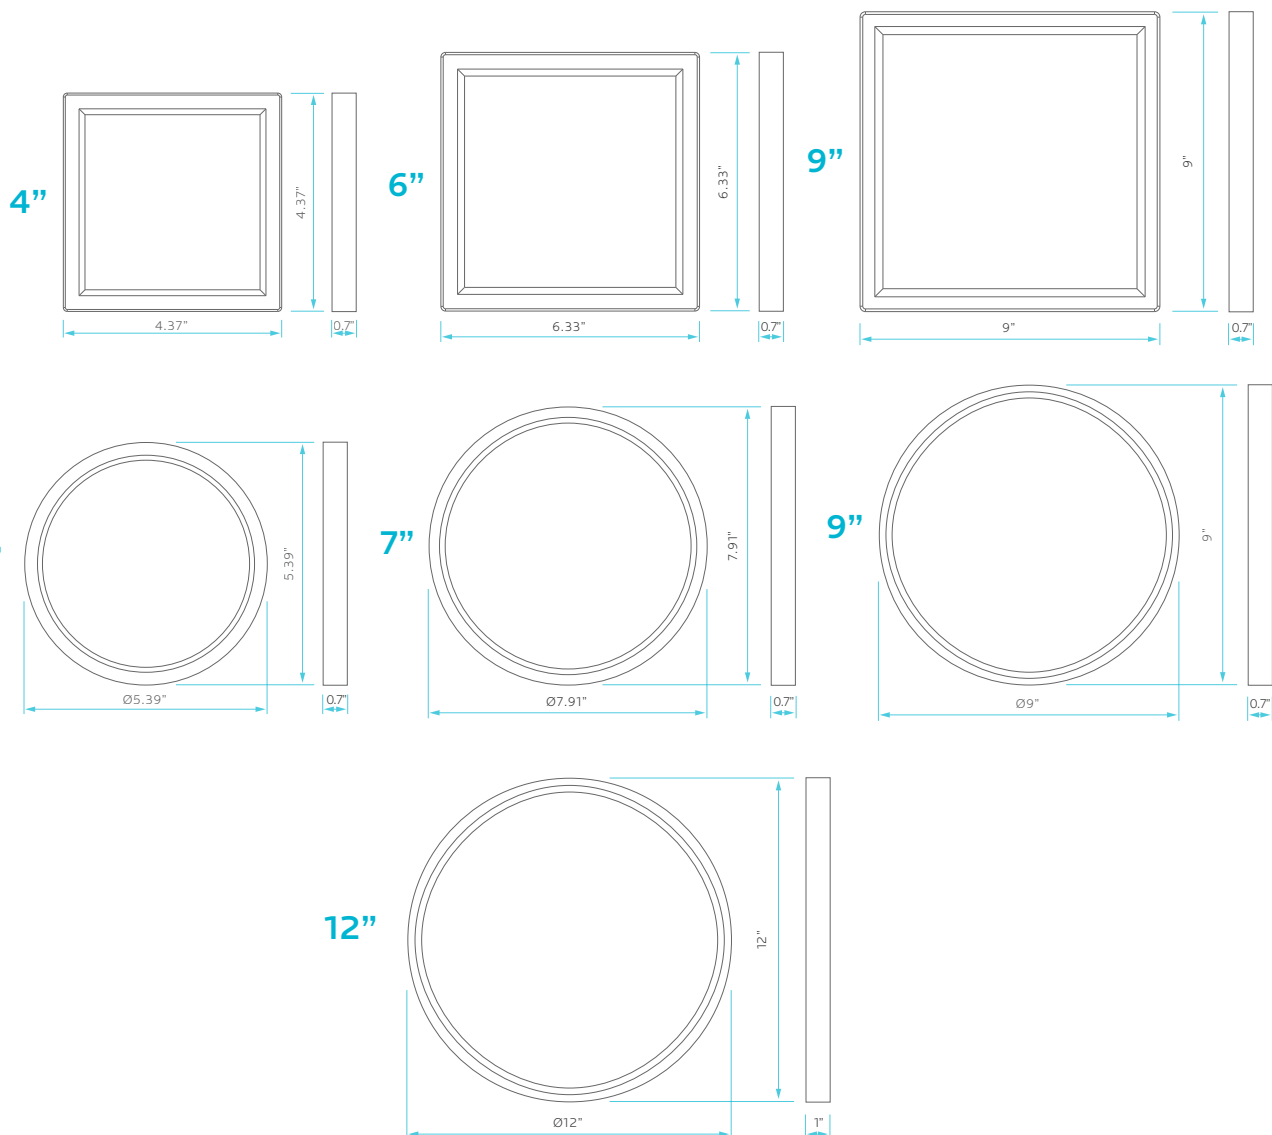

SPECIFICATIONS

ELECTRICAL

12"	WHITE	MODEL	DESCRIPTION	POWER	INPUT VOLTS	DIMMABLE	FREQUENCY	LUMEN EFFICACY	LIFETIME
		LR23670	LED22/SLIM12/30K/W/RD	22	120V	TRIAC	50/60Hz	82	50,000
		LR23671	LED22/SLIM12/40K/W/RD	22	120V	TRIAC	50/60Hz	82	50,000
		LR23672	LED22/SLIM12/50K/W/RD	22	120V	TRIAC	50/60Hz	82	50,000

PHOTOMETRIC

MODEL	COLOR (CCT)	TEMP	LUMEN	CRI	FLOOD
LR23670	3000K	SOFT WHITE	1800	80	120°
LR23671	4000K	COOL WHITE	1800	80	120°
LR23672	5000K	BRIGHT WHITE	1800	80	120°

GENERAL

MODEL	COLOR (CCT)	TEMP	LUMEN	CRI	FLOOD	FINISH	WET LOCATION	COST/YR	ENERGY STAR
LR23670	3000K	SOFT WHITE	1800	80	120°	WHITE	YES	$ 1.81	
LR23671	4000K	COOL WHITE	1800	80	120°	WHITE	YES	$ 1.81	
LR23672	5000K	BRIGHT WHITE	1800	80	120°	WHITE	YES	$ 1.81	

DIMENSIONS