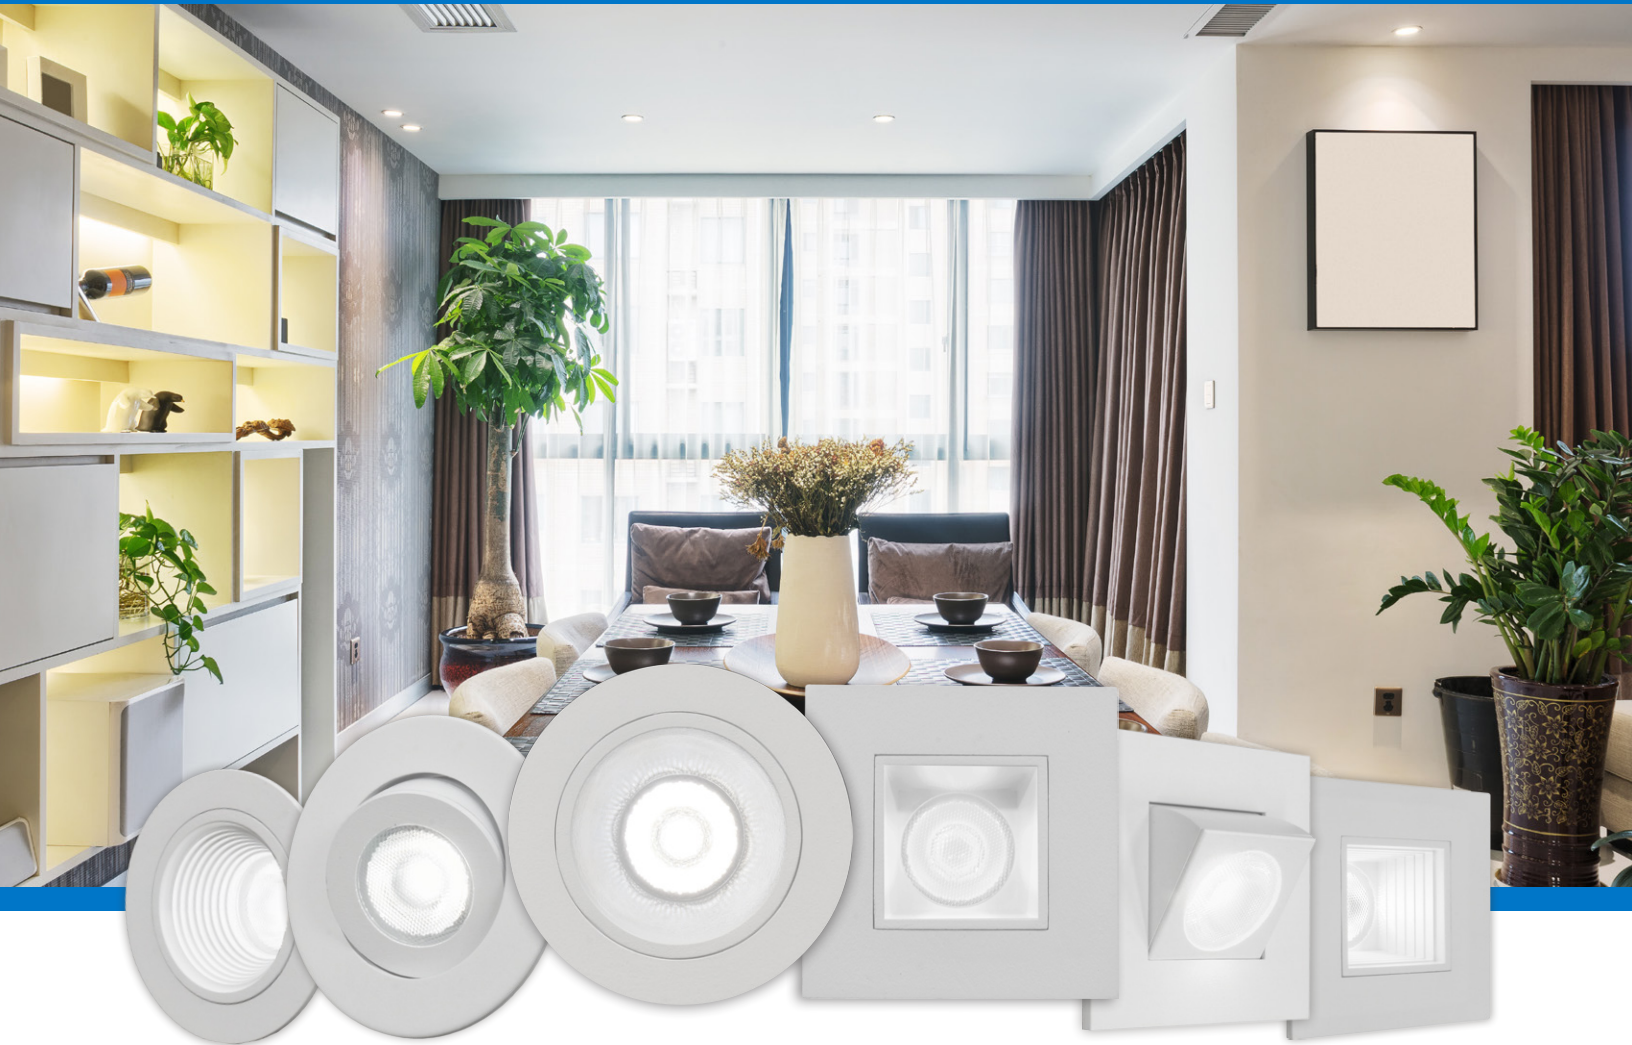

SALE on Nicor Lighting at www.BulbAmerica.com
take additional 5% Off with coupon code 5PDF

NICOR® | **LED**

2" **LED** Downlight Series
DLR2 | DQR2 | DLG2

Small lights. **Big impact.**