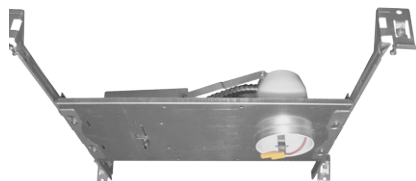

New Construction Housing

ORDERING INFORMATION

Catalog Number	Description
12201-LED	2" LED New Construction Housing