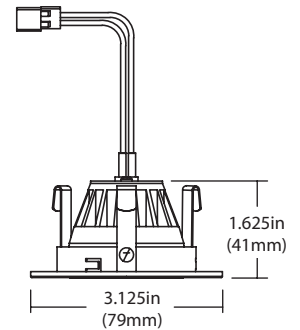

Dimmable

Die Cast Aluminum

Optic Options

UP TO 700Lm

Adjustability

>90 CRI
R9 greater than 50

TRIM OPTIONS

WHITE

NICKEL

OIL RUBBED BRONZE

BLACK