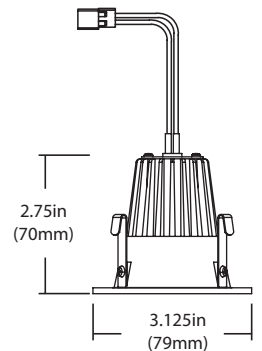

WHITE

NICKEL

OIL RUBBED BRONZE

BLACK

TRIM OPTIONS

Dimmable

Die Cast Aluminum

Optic Options

Lumen Output

Color Rendering Index