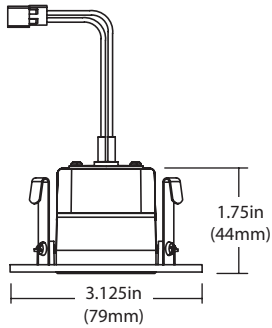

Dimmable

Die Cast Aluminum

Optic Options

UP TO 780Lm

Adjustability

>90 CRI
R9 greater than 50

TRIM OPTIONS

WHITE