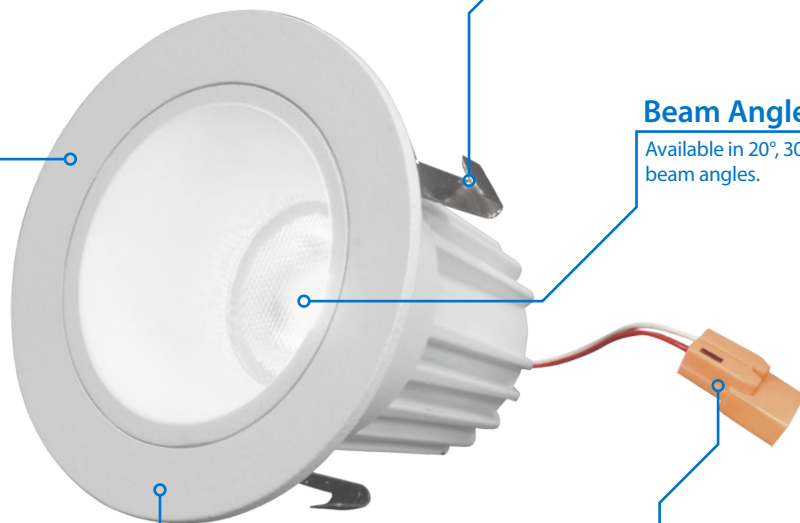

Available in 20°, 30°, and 37° beam angles.

Superior Color Rendering

NICOR's 2" downlights are engineered for higher accuracy color rendering. CRI > 90.

Durable Construction

Durable all metal construction

Easy Installation

Snap-in Ideal connectors make installation into NICOR 2" housings quick and easy

SALE on Nicor Lighting at www.BulbAmerica.com
take additional 5% Off with coupon code 5PDF

Construction

- Cast aluminum trim routes heat away from electrical components
- NICOR 2" LED housing required for use of 2" LED Downlight Series