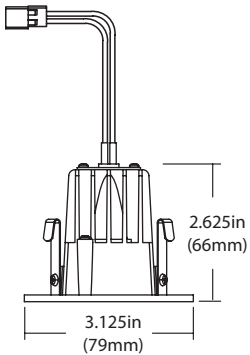

DQR2

2" LED Downlight Square w/baffle

Dimmable

Die Cast Aluminum

Optic Options

UP TO 690Lm

>90 CRI
R9 greater than 50

TRIM OPTIONS

WHITE

NICKEL

OIL RUBBED BRONZE

BLACK