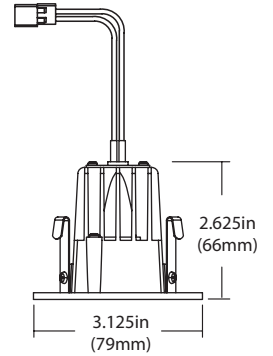

SALE on Nicor Lighting at www.BulbAmerica.com
take additional 5% Off with coupon code 5PDF

DQR2

2" LED Downlight Square

Dimmable

Die Cast Aluminum

Optic Options

UP TO 690Lm

>90 CRI
R9 greater than 50