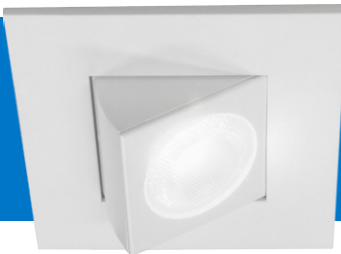

NICKEL

OIL RUBBED BRONZE

BLACK

Adjustable Wall Wash

DQR2-AA and DLG2 both offer adjustable trims to provide wall wash lighting.

DLG2

2" LED Downlight Gimbal

Dimmable