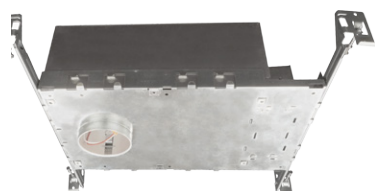

New Construction IC Rated Housing

ORDERING INFORMATION

Catalog Number	Description
12200A-LED	2" LED IC/AT New Construction Housing