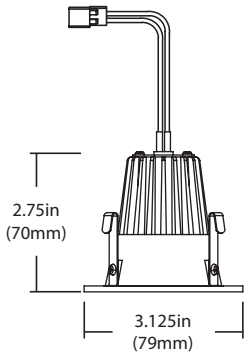

DLR2

2" Recessed LED Downlight

Dimmable

Die Cast Aluminum

Optic Options

Lumen Output

Color Rendering Index

TRIM OPTIONS