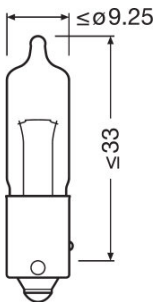

Product datasheet

Technical data

Product information

Order reference	64137ULT
Application (Category and Product specific)	Auxiliary lamp

Electrical data

Power input	25 W ¹⁾
Nominal voltage	12.0 V
Nominal wattage	21.00 W
Test voltage	13.5 V

¹⁾ Maximum

Photometrical data

Luminous flux	300 lm
---------------	--------

Dimensions & weight

Diameter	9 mm
Product weight	2.68 g
Length	38.9 mm

Lifespan

Lifespan B3	400 h
Lifespan Tc	700 h

Additional product data

Country specific categorizations

Order reference	64137ULT
-----------------	----------

Logistical Data

Product code	Product description	Packaging unit (Pieces/Unit)	Dimensions (length x width x height)	Volume	Gross weight
4052899910256	ULTRA LIFE HY21W	Unpacked 1	- x - x -		2.68 g
4052899910263	ULTRA LIFE HY21W	Folding carton box 10	54 mm x 40 mm x 138 mm	0.30 dm ³	39.80 g
4052899910553	ULTRA LIFE HY21W	Shipping carton box 50	205 mm x 144 mm x 64 mm	1.89 dm ³	249.00 g