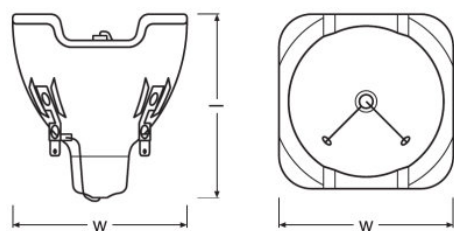

Dimensions & weight

Diameter	58.0 mm
Length	72.0 mm
Arc length	1.2 mm

Lifespan

Lifespan	1500 h
----------	--------

Capabilities

Burning position	Any
------------------	-----

Environmental information

Information according Art. 33 of EU Regulation (EC) 1907/2006 (REACH)	
Date of Declaration	07-04-2022
Primary Article Identifier	4062172056953 4062172056939 4052899558618
Candidate List Substance 1	No declarable substances contained