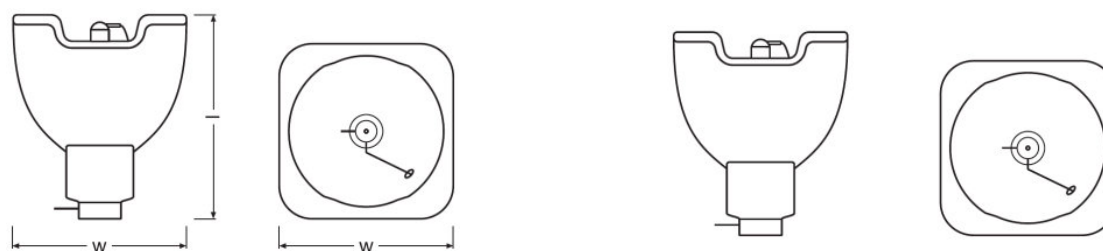

Product datasheet

Technical data

Electrical data

Nominal wattage	371.00 W
Nominal current	5 A
Nominal voltage	70.0 V

Photometrical data

Nominal luminous flux	18300 lm
Color temperature	7650 K
Color rendering index Ra	85

Dimensions & weight

Diameter	58.0 mm
Length	72.0 mm
Arc length	1.1 mm

Lifespan

Lifespan	1500 h
----------	--------

Capabilities

Burning position	Any
------------------	-----

Environmental information

Information according Art. 33 of EU Regulation (EC) 1907/2006 (REACH)	
Date of Declaration	26-08-2022
Primary Article Identifier	4062172057004 4062172056984 4052899558649 4052899558670