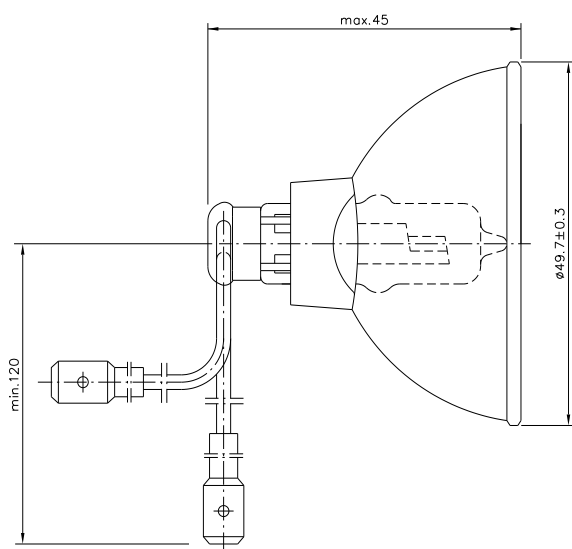

Product Information Sheet

www.narva-plauen.de

Airfield Halogen Dichroic Reflector

	Type 6108 6,6A 105W cable flat male
	Ordering – No. 58310
Product description	Halogen Airfield Lamp with integrated reflector
Features	high and constant lumen output, long lifetime, excellent optical adjustment, strong focus light
Applications	Approach and threshold lights Runway and taxiway lights Airport Signs Stop bar and touchdown zone lights

Drawing (in mm)

Technical Details

Rated current (A)	6,6
Wattage (W)	105 +/- 10%
Axial Light Intensity (kcd)	min. 30
Reflector type	MR16
Average lifetime (hours)	1000
Base	flexible cable
Cable connector	flat male according DIN 46248
Cable length (mm)	min. 120
Maximum Overall Length (mm)	max. 45
Reflector Diameter (mm)	49,7 +/-0,3
Maximum allowed cable temperature (°C)	250
Maximum allowed pinch temperature (°C)	350
Filament Type	C-8
Burning Position	S90
Chromaticity	within white boundaries
Packaging quantity	100pcs.
Environmental remark	Product don't contain lead or mercury and is conform with Directive 2011/65/EC "Restriction of the use of certain hazardous substances in electrical and electronic equipment".