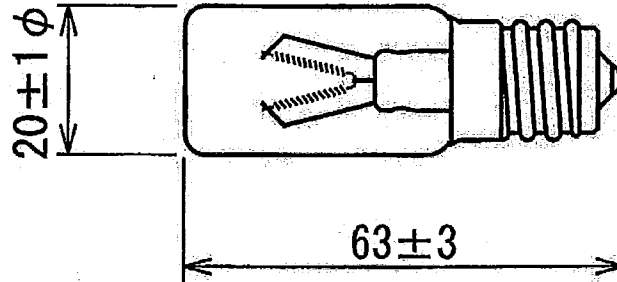

USHIO

LIGHTING-EDGE TECHNOLOGIES

Description: Germicidal lamp GTL 3
 USHIO Item No.: 3000022
 Drawing Ref. No.: LG0232

Dated: 1/19/2000 Revision: 0

- | | | |
|-------------------|-------|---------------------------------------|
| 1. Lamp Wattage | | 3 W |
| 2. Lamp Current | | 0.300 ± 0.030 A |
| 3. Lamp Voltage | | 10.5 ± 2.5 V |
| 4. Base | | E17 |
| 5. UV Output | | 0.18 W |
| 6. UV Micro-watts | | $1.8 \mu\text{W}/\text{cm}^2$ (at 1m) |
| 7. Average Life | | 2,000 hrs |
| 8. Circuit | | |

C : Capacitor

※ Discharge resistor 0.5 W 2.5 MΩ

All Dimensions are in MM

Approved By: *Vinay Prakash* Vinay Prakash

Revision: 0.1

Dated: 9/9/2008