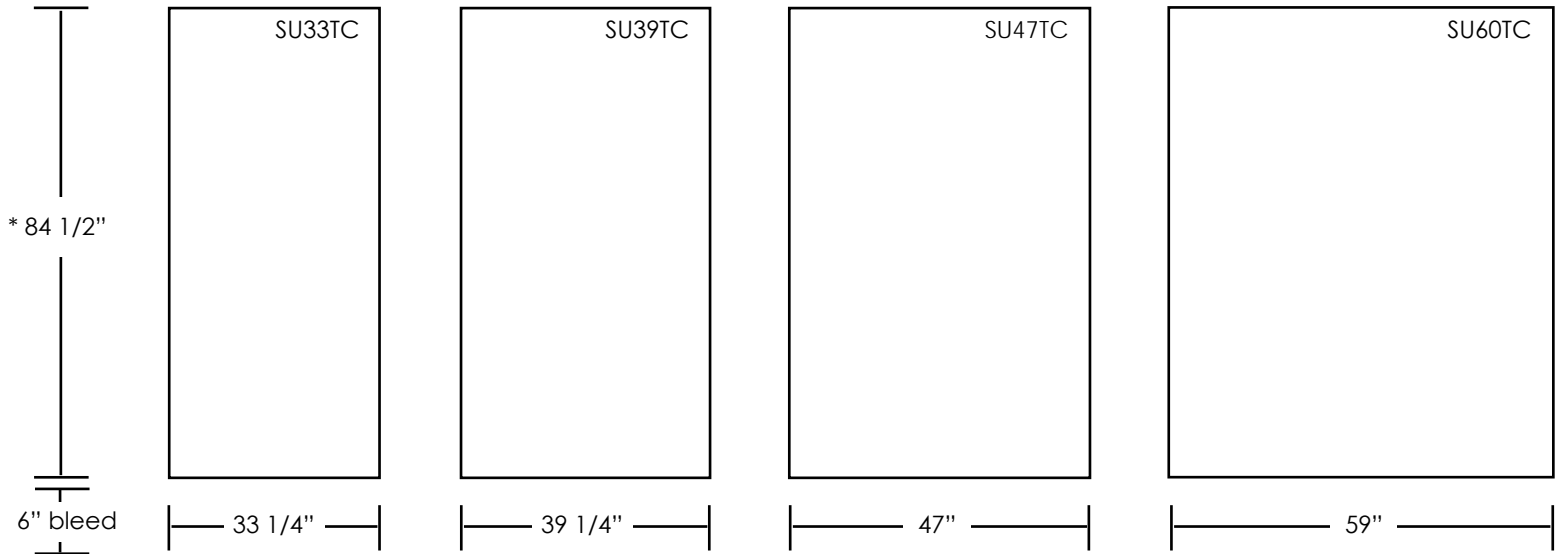

Supreme 1 (Sizes 33", 39", 47", 60")

* Add 6" bottom bleed for Supreme 1

NB: Telescopic pole min. height: 33"

Supreme 2 (Sizes 33", 39")

* Add 6" bottom bleed for Supreme 2

Send artwork via
CD-ROM, DVD, FTP