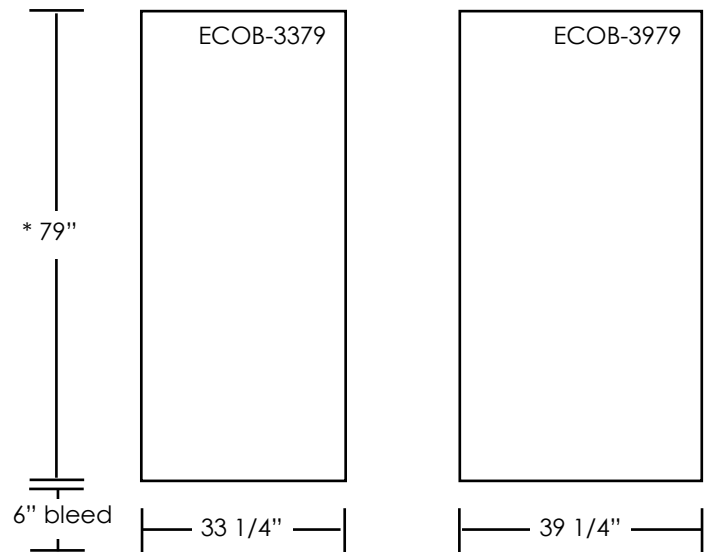

If color matching is critical, please provide us with specific PMS colors or a spot color. Additional color matching charges may apply.

Color matching can not be guaranteed.

Axis (Sizes 23", 33", 39", 47")

* Add 6" bottom bleed for Axis

NB: Telescopic pole min. height: 30"

Bamboo Roll-Up (Sizes 31")

* Add 6" bottom bleed for Bamboo Roll-Up

Ecoban (Sizes 33", 39")

* Add 6" bottom bleed for Ecoban

Send artwork via
CD-ROM, DVD, FTP