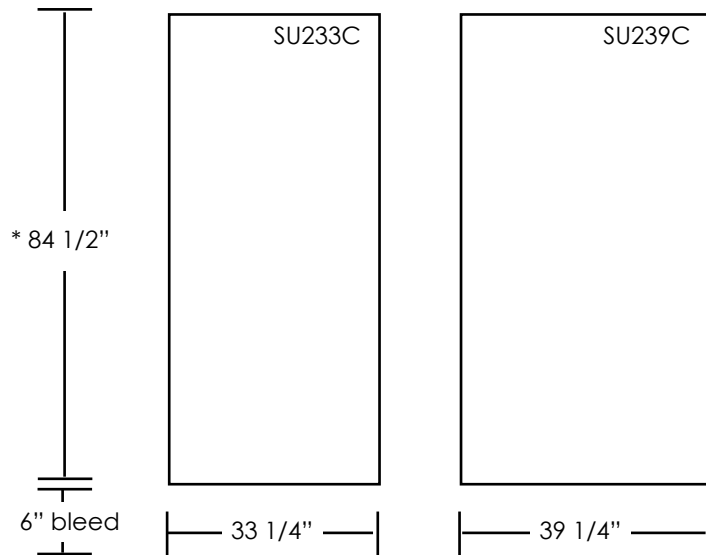

Supreme 1 (Sizes 33", 39", 47", 60")

* Add 6" bottom bleed for Supreme 1

NB: Telescopic pole min. height: 33"

Supreme 2 (Sizes 33", 39")

* Add 6" bottom bleed for Supreme 2

Send artwork via
CD-ROM, DVD, FTP

If color matching is critical, please provide us with specific PMS colors or a spot color. Additional color matching charges may apply.

Color matching can not be guaranteed.

Axis (Sizes 23", 33", 39", 47")