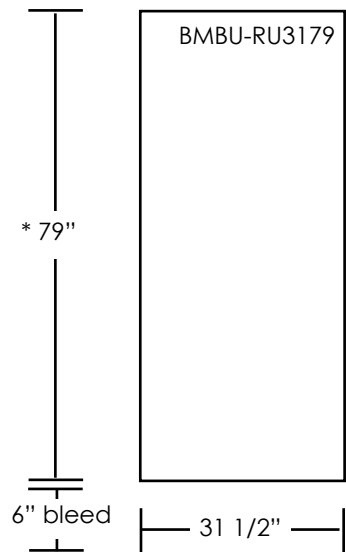

Supreme 1 (Sizes 33", 39", 47", 60")

* Add 6" bottom bleed for Supreme 1

NB: Telescopic pole min. height: 33"

Supreme 2 (Sizes 33", 39")

* Add 6" bottom bleed for Supreme 2

Send artwork via
CD-ROM, DVD, FTP

If color matching is critical, please provide us with specific PMS colors or a spot color. Additional color matching charges may apply.

Color matching can not be guaranteed.

Axis (Sizes 23", 33", 39", 47")

* Add 6" bottom bleed for Axis

NB: Telescopic pole min. height: 30"

Bamboo Roll-Up (Sizes 31")

* Add 6" bottom bleed for Bamboo Roll-Up

Ecoban (Sizes 33", 39")

* Add 6" bottom bleed for Ecoban

Send artwork via
CD-ROM, DVD, FTP