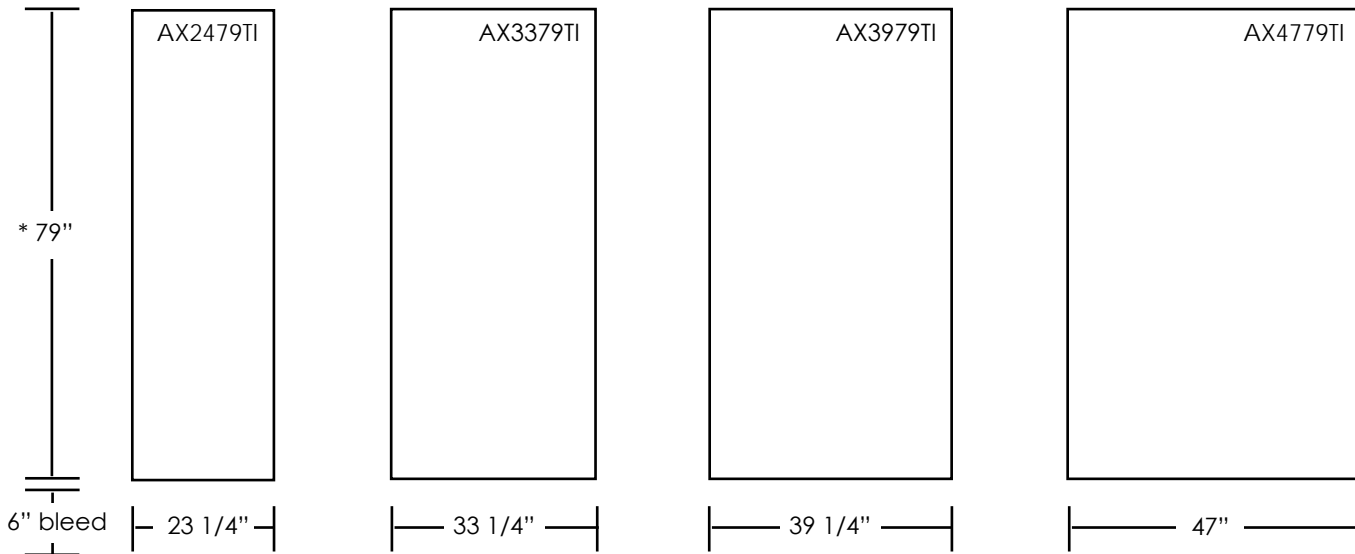

Supreme 1 (Sizes 33", 39", 47", 60")

* Add 6" bottom bleed for Supreme 1

NB: Telescopic pole min. height: 33"

Supreme 2 (Sizes 33", 39")

* Add 6" bottom bleed for Supreme 2

Send artwork via
CD-ROM, DVD, FTP

If color matching is critical, please provide us with specific PMS colors or a spot color. Additional color matching charges may apply.

Color matching can not be guaranteed.

Axis (Sizes 23", 33", 39", 47")

* Add 6" bottom bleed for Axis

NB: Telescopic pole min. height: 30"

Bamboo Roll-Up (Sizes 31")

* Add 6" bottom bleed for Bamboo Roll-Up

Ecoban (Sizes 33", 39")

* Add 6" bottom bleed for Ecoban

Send artwork via
CD-ROM, DVD, FTP