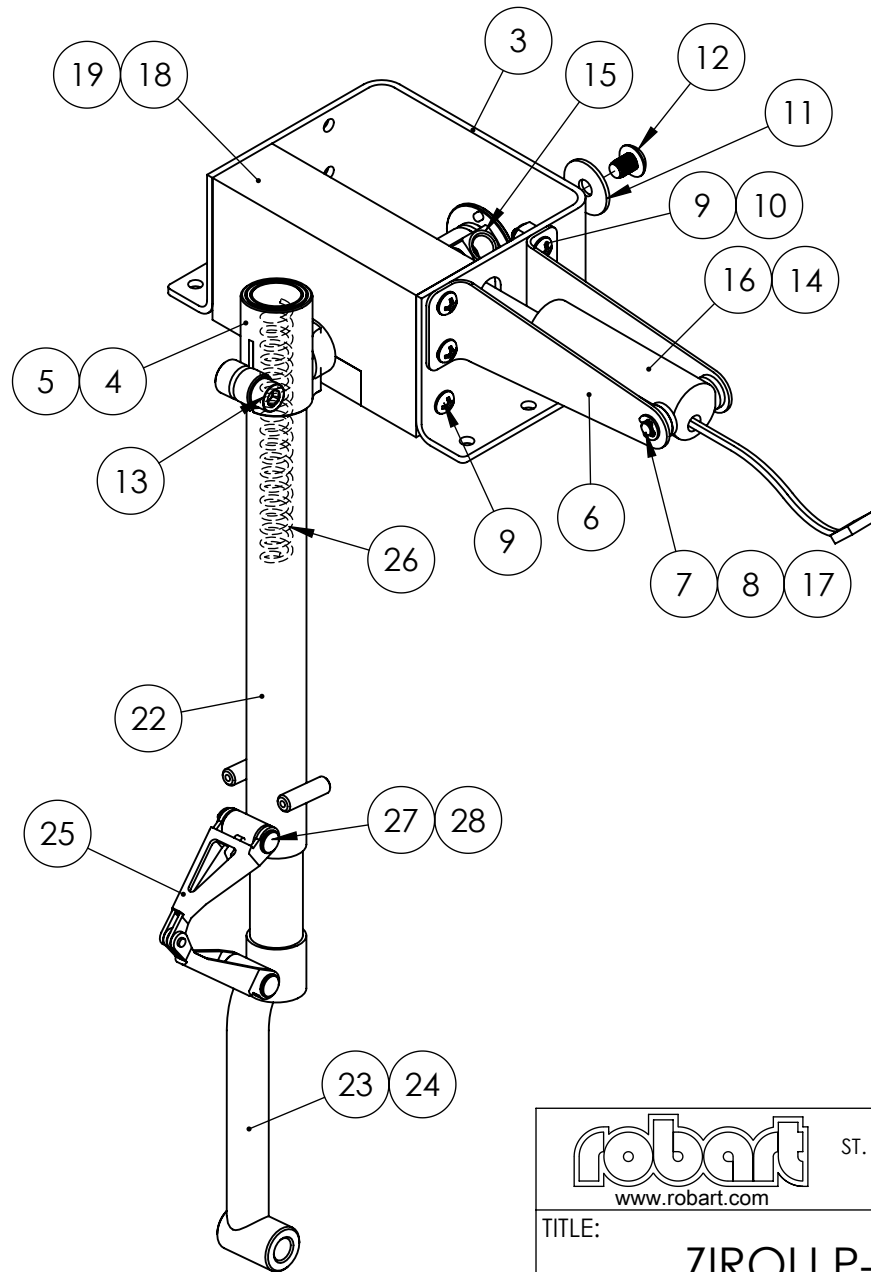

SPARE PARTS LIST

QTY.	ITEM NO.	DESCRIPTION	PART NUMBER
1	1	RETRACT ASSEMBLY (RH)	ZP47236A
1	2	RETRACT ASSEMBLY (LH)	ZP47237A
1	3	FRAME ASSEMBLY	145152A
1	4	TRUNION - RH	145312A
1	5	TRUNION - LH	145313A
2	6	CYLINDER BRACKET	145112M
1	7	CYLINDER CLEVIS PIN	150540M
2	8	E-CLIP	1039F
8	9	#6-32 X 3/8" PHMS	1071F
2	10	#6-32 LOCK NUT	1041F
1	11	#10 FLAT WASHER	1075F
1	12	#10-32 BHCS	1021F
1	13	#10-32 X 1/2 SHCS	1072F
1	14	LINKAGE BARREL	620029M
2	15	CAM BLOCK	145E020M
1	16	ELECTRIC ACTUATOR	145E-532P
3	17	NYLON SPACER - BLACK	1203F
1	18	HOUSING ASSEMBLY - RH	ZP47010A
1	19	HOUSING ASSEMBLY - LH	ZP47011A
1	20	STRUT ASSEMBLY (RH)	ZP47105A
1	21	STRUT ASSEMBLY (LH)	ZP47106A
1	22	UPPER STRUT WELDMENT	145123A
1	23	OLEO RAM WELDMENT - RH	P47104A
1	24	OLEO RAM WELDMENT - LH	P47103A
1	25	TORQUE LINK ASSEMBLY	150107A
1	26	COMPRESSION SPRING	151019P
2	27	CLEVIS PIN	150002M
2	28	E-CLIP	1039F

	NAME	DATE
DRAWN	J.REHAK	25FEB13
CHECKED		

 625 N. 12TH ST.
 ST. CHARLES, IL 60174
 PH: 630-584-7616
 FX: 630-584-3712
www.robart.com

TITLE:
**ZIROLI P-47
 ELECTRIC MAIN GEAR**

ZP47ESP	REV -
----------------	-------