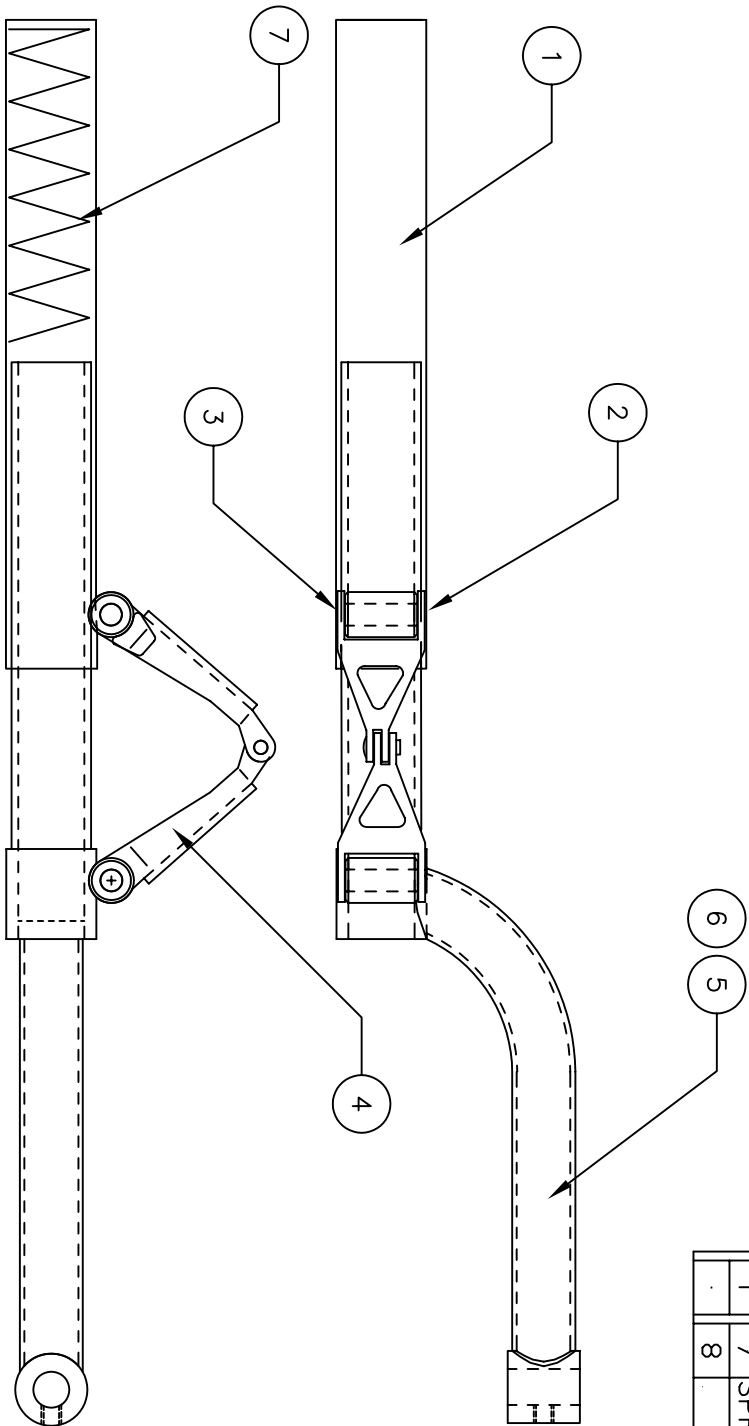

## SPARE PARTS LIST

QTY	ITEM	DESCRIPTION	ASS'Y/PART #
1	1	UPPER STRUT TUBE ASS'Y	PT19-104A
1	2	E-RING	1039F
1	3	CLEVIS PIN	150-002M
1	4	TORQUE LINK ASS'Y	150-107A
1	5	OLEO RAM ASS'Y (LH)	145-224A
1	6	OLEO RAM ASS'Y (RH)	145-225A
1	7	SPRING CUT TO 7.5"	151-019P
8			

906-219M

FACTORY REPAIR FEE= \$25.00 PLUS PARTS

CHK'D BY		MFG. INC.
DRAWN BY	J. REHAK	625 N. 12TH ST.
DATE	3/04	ST. CHARLES, IL
MODEL No.	PT19H	(630)584-7616
TITLE		PT-19 MAIN GEAR STRUT ASSEMBLY
www.robart.com		