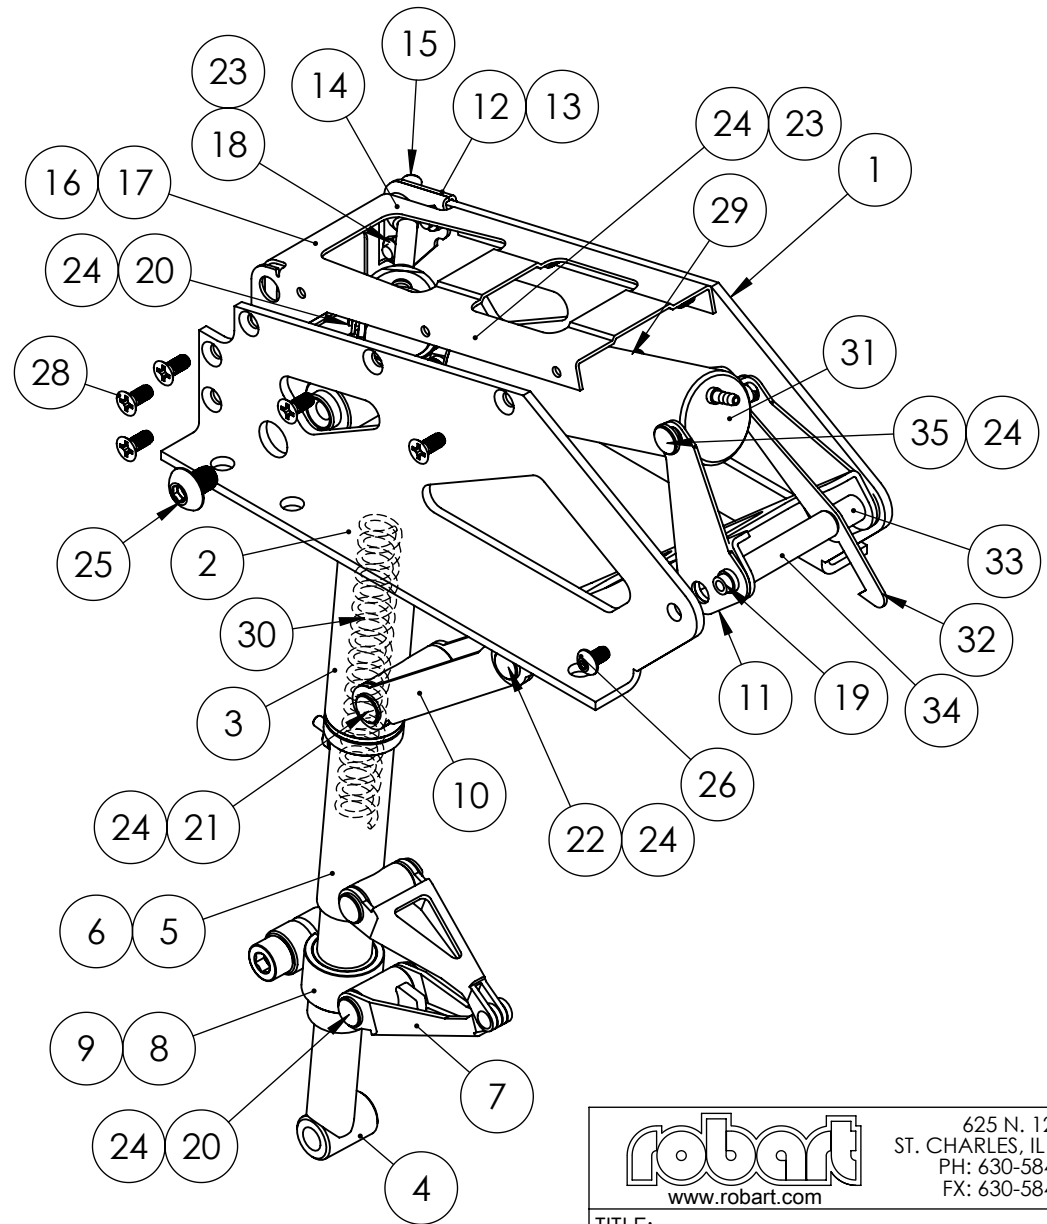

## SPARE PARTS LIST

QTY.	ITEM NO.	DESCRIPTION	PART NUMBER
1	1	SIDE FRAME - RH	150037M
1	2	SIDE FRAME - LH	150036M
1	3	TRUNION ASSEMBLY	150130A
1	4	OLEO RAM WELDMENT	150208A
1	5	ROTATION STRUT - RH	150210A
1	6	ROTATION STRUT - LH	150211A
1	7	TORQUE LINK ASSEMBLY	150107A
1	8	ADJ. TORQUE LINK MOUNT - RH	150212A
1	9	ADJ. TORQUE LINK MOUNT - LH	150213A
1	10	100 DEG LOWER LIFT LINK	150031M
1	11	LIFT YOKE ASSEMBLY	150105A
1	12	CAM FRAME - RH	150047M
1	13	CAM FRAME - LH	150049M
1	14	CAM BALL	150032M
1	15	CAM FOLLOWER	150106A
1	16	SPACER BRACKET - LH	150050M
1	17	SPACER BRACKET - RH	150051M
2	18	#4-40 HEX NUT	1035F
1	19	LIFT YOKE PIVOT PIN	150004M
3	20	CLEVIS PIN	150002M
1	21	CLEVIS PIN	150010M
2	22	CLEVIS PIN	150033M
1	23	CLEVIS PIN	150018M
8	24	E-CLIP	1039F
2	25	#10-32 BHCS	1021F
2	26	#4-40 x 3/16" BHSMS	1022F
2	23	#4-40 X 1/4" BHMS	1047F
8	28	#4 X 1/4 PFHMS	1026F
1	29	#4 X 3/8 PPHSMS	1012F
1	30	COMPRESSION SPRING	150019P
1	31	5/8 BORE CYLINDER ASSEMBLY	150108A
1	32	LATCH PAW	150003M
1	33	LATCH SPACER	150005M
1	34	LATCH SPACER	150001M
1	35	CLEVIS PIN	150012M

906-421M

PROPRIETARY AND CONFIDENTIAL		NAME	DATE
THE INFORMATION CONTAINED IN THIS DRAWING IS THE SOLE PROPERTY OF ROBERT MANUFACTURING. ANY REPRODUCTION IN PART OR AS A WHOLE WITHOUT THE WRITTEN PERMISSION OF ROBERT MANUFACTURING IS PROHIBITED.		DRAWN J.REHAK	23APR13
		CHECKED	

625 N. 12TH ST.  
ST. CHARLES, IL 60174  
PH: 630-584-7616  
FX: 630-584-3712

www.robart.com

TITLE: **MAIN GEAR  
SPARE PARTS LIST**

<b>HAN150SP</b>	REV -
-----------------	-------