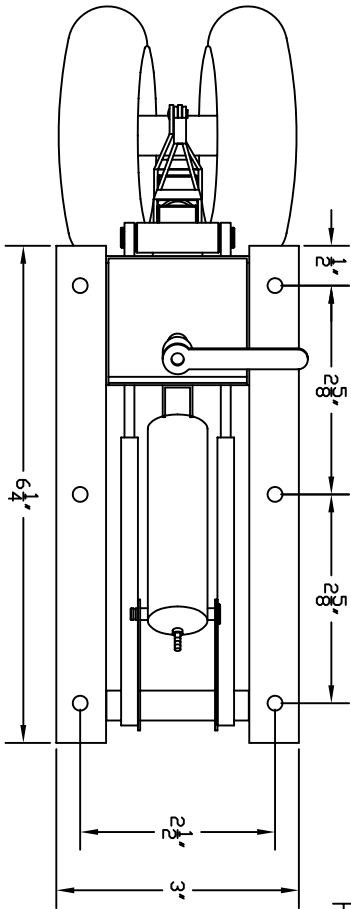

PRINT NOT TO SCALE

#DSCONNIE MAIN GEAR DETAIL

MFG. INC.
625 N. 12TH ST.
ST. CHARLES, IL
(630) 584-7616

THIS DRAWING ITS CONTENTS AND INFORMATION, ARE CONFIDENTIAL, AND THE PROPERTY OF ROBART MFG. INC. IT MAY NOT BE USED, COPIED, AND / OR TRANSMITTED TO ANY PERSON, FIRM, OR CORPORATION WITHOUT THE PRIOR WRITTEN APPROVAL OF ROBART MFG. INC.