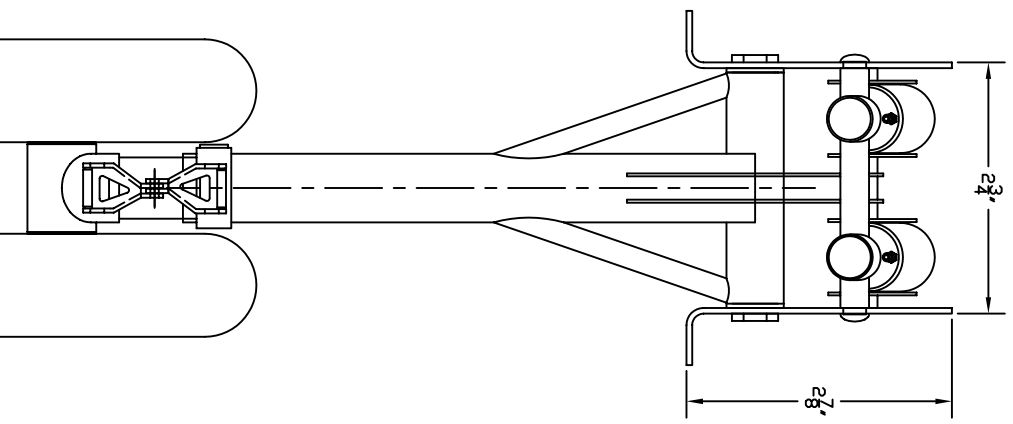

PRINT NOT TO SCALE

#DSCONNIE MAIN GEAR DETAIL

MFG. INC.
625 N. 12TH ST.
ST. CHARLES, IL
(630) 584-7616

THIS DRAWING ITS CONTENTS AND INFORMATION, ARE CONFIDENTIAL, AND THE PROPERTY OF ROBART MFG. INC. IT MAY NOT BE USED, COPIED, AND / OR TRANSMITTED TO ANY PERSON, FIRM, OR CORPORATION WITHOUT THE PRIOR WRITTEN APPROVAL OF ROBART MFG. INC.