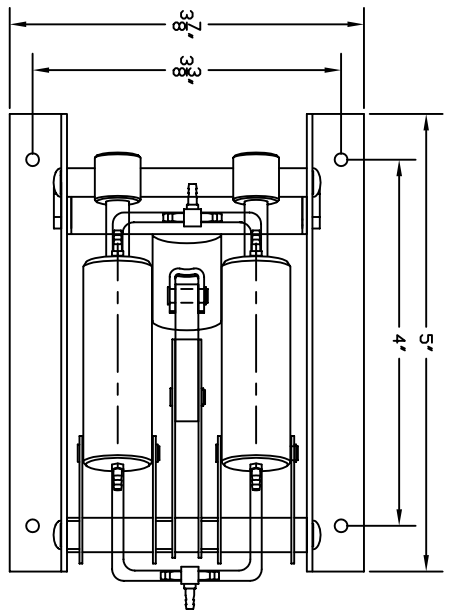

PRINT NOT TO SCALE

#DSCONNIE MAIN GEAR DETAIL

MFG. INC.
625 N. 12TH ST.
ST. CHARLES, IL
(630) 584-7616

THIS DRAWING ITS CONTENTS AND INFORMATION, ARE CONFIDENTIAL, AND THE PROPERTY OF ROBART MFG. INC. IT MAY NOT BE USED, COPIED, AND / OR TRANSMITTED TO ANY PERSON, FIRM, OR CORPORATION WITHOUT THE PRIOR WRITTEN APPROVAL OF ROBART MFG. INC.