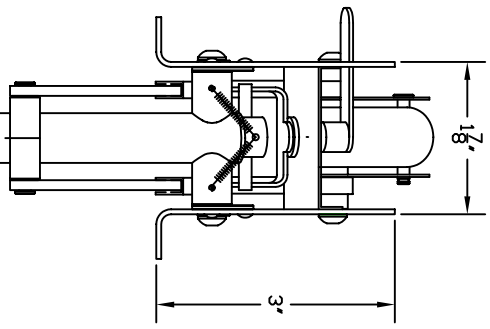

PRINT NOT TO SCALE

#DSCONNIE MAIN GEAR DETAIL

MFG. INC.
625 N. 12TH ST.
ST. CHARLES, IL
(630) 584-7616

THIS DRAWING ITS CONTENTS AND INFORMATION, ARE CONFIDENTIAL, AND THE PROPERTY OF ROBART MFG. INC. IT MAY NOT BE USED, COPIED, AND / OR TRANSMITTED TO ANY PERSON, FIRM, OR CORPORATION WITHOUT THE PRIOR WRITTEN APPROVAL OF ROBART MFG. INC.