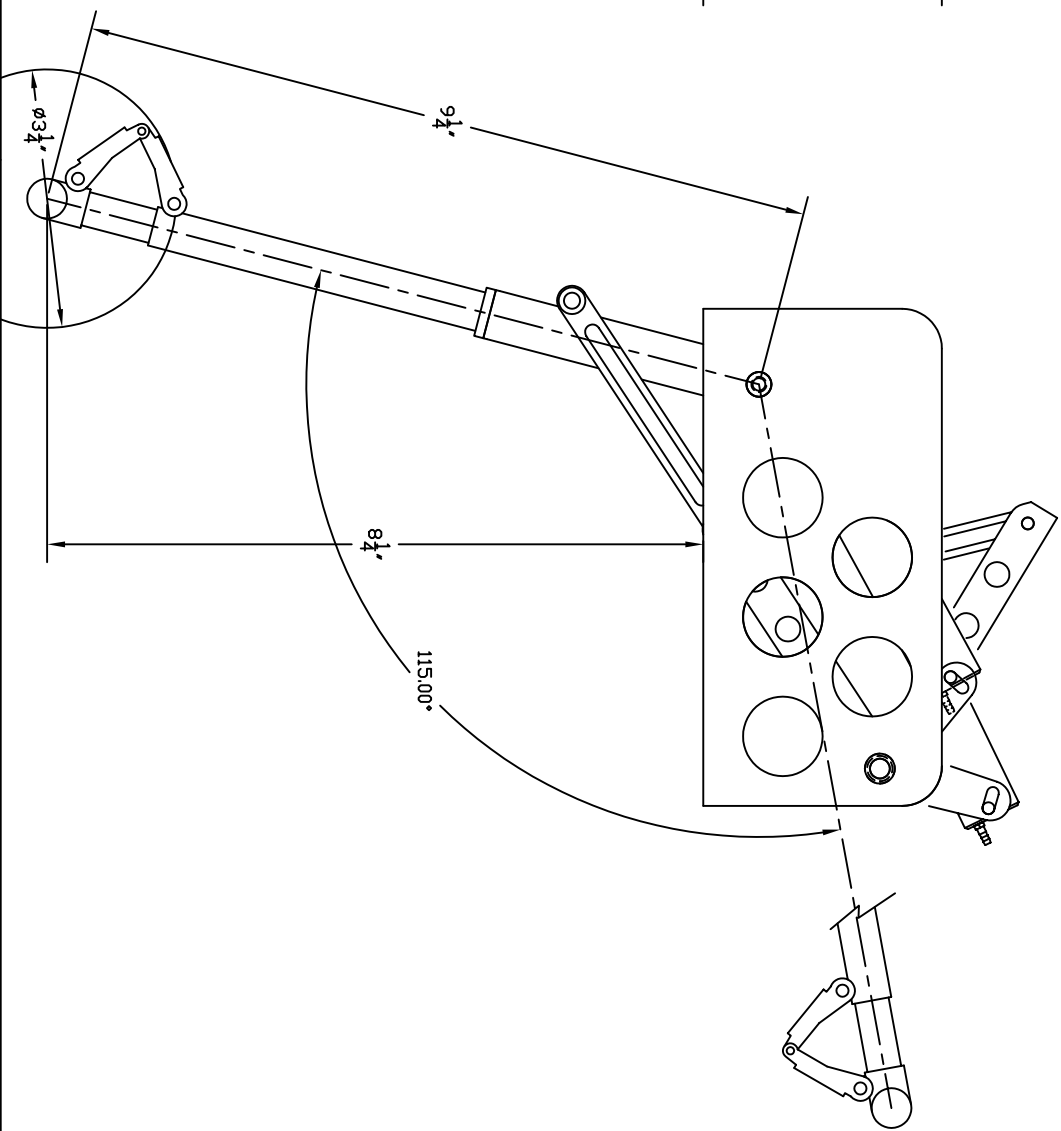

PRINT NOT TO SCALE

#DSCONNIE MAIN GEAR DETAIL

MFG. INC.
625 N. 12TH ST.
ST. CHARLES, IL
(630) 584-7616

THIS DRAWING ITS CONTENTS AND INFORMATION, ARE CONFIDENTIAL, AND THE PROPERTY OF ROBART MFG. INC. IT MAY NOT BE USED, COPIED, AND / OR TRANSMITTED TO ANY PERSON, FIRM, OR CORPORATION WITHOUT THE PRIOR WRITTEN APPROVAL OF ROBART MFG. INC.