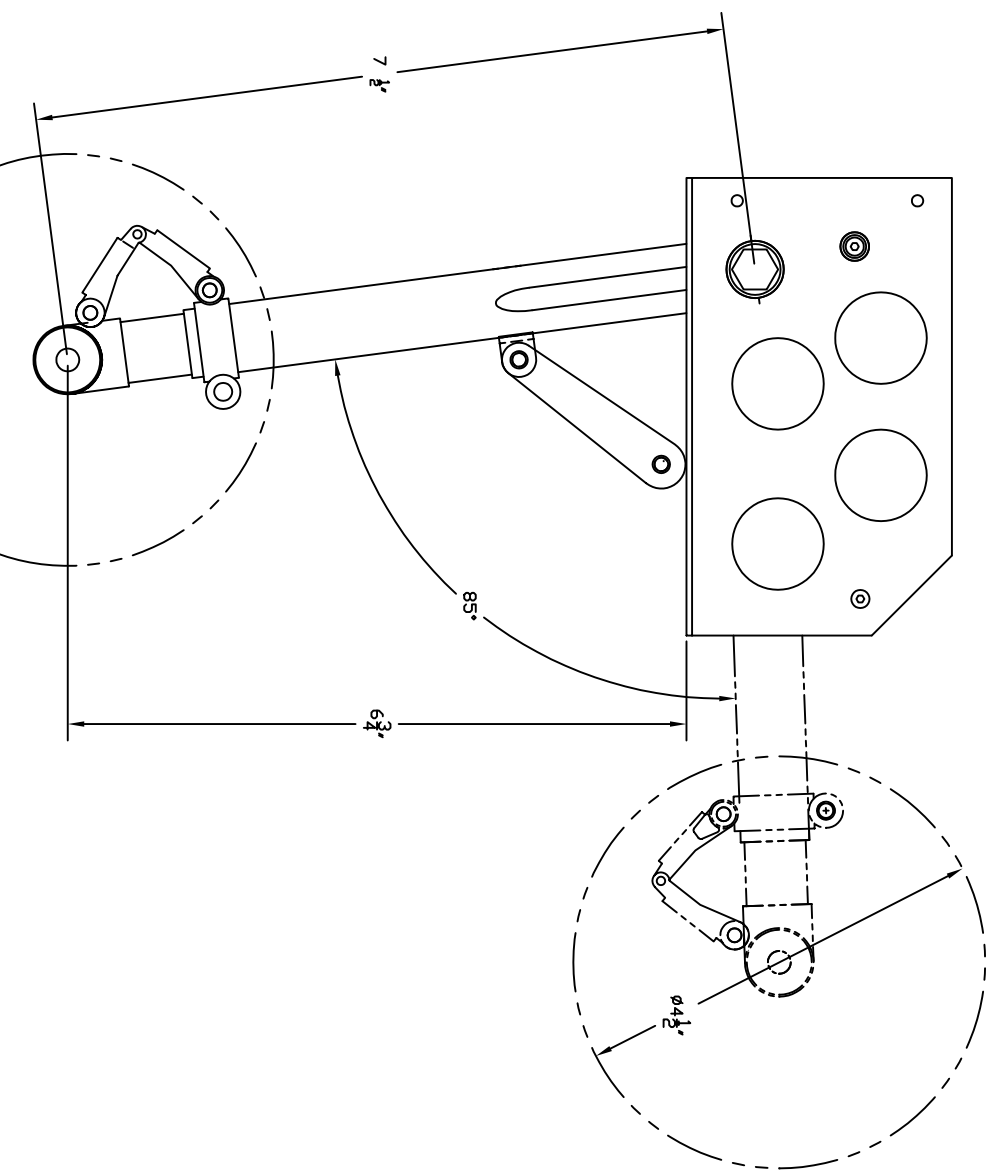

PRINT NOT TO SCALE

#DSCONNIE MAIN GEAR DETAIL

MFG. INC.
625 N. 12TH ST.
ST. CHARLES, IL
(630) 584-7616

THIS DRAWING ITS CONTENTS AND INFORMATION, ARE CONFIDENTIAL, AND THE PROPERTY OF ROBART MFG. INC. IT MAY NOT BE USED, COPIED, AND / OR TRANSMITTED TO ANY PERSON, FIRM, OR CORPORATION WITHOUT THE PRIOR WRITTEN APPROVAL OF ROBART MFG. INC.