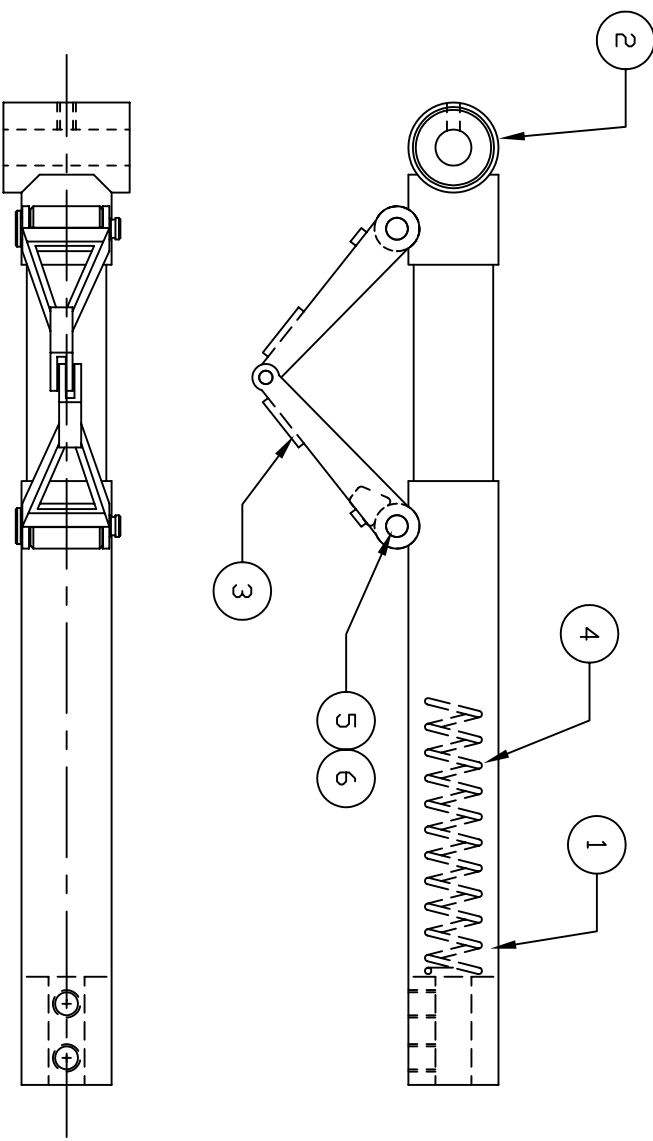

** THIS IS YOUR SPARE PARTS LIST. SAVE FOR FUTURE REFERENCE, ORDER BY PART NUMBER. CURRENT PRICES WILL BE QUOTED.**

SPARE PARTS LIST

QTY	ITEM	DESCRIPTION	ASS'Y/PART #
1	1	STRUT ASSEM.	CHP-201A
1	2	OLEO RAM ASSEM.	151-106A
1	3	TORQUE LINK ASSEM.	150-107A
1	4	SPRING x 6.5" LONG	151-019P
2	5	CLEVIS PIN	150-002M
2	6	RETAINING RING	1039F
1	7	SMALL "TST" LABEL	
1	8		

906-220M

FACTORY REPAIR FEE= \$25.00 PLUS PARTS

CHK'D BY			MFG. INC. 625 N. 12TH ST. ST. CHARLES, IL (630)584-7616
DRAWN BY	J. REHAK		
DATE	3/04	TITLE	DYNAFLITE CHIPMUNK STRUT ASSEMBLY
MODEL No.	DYNACHIP		