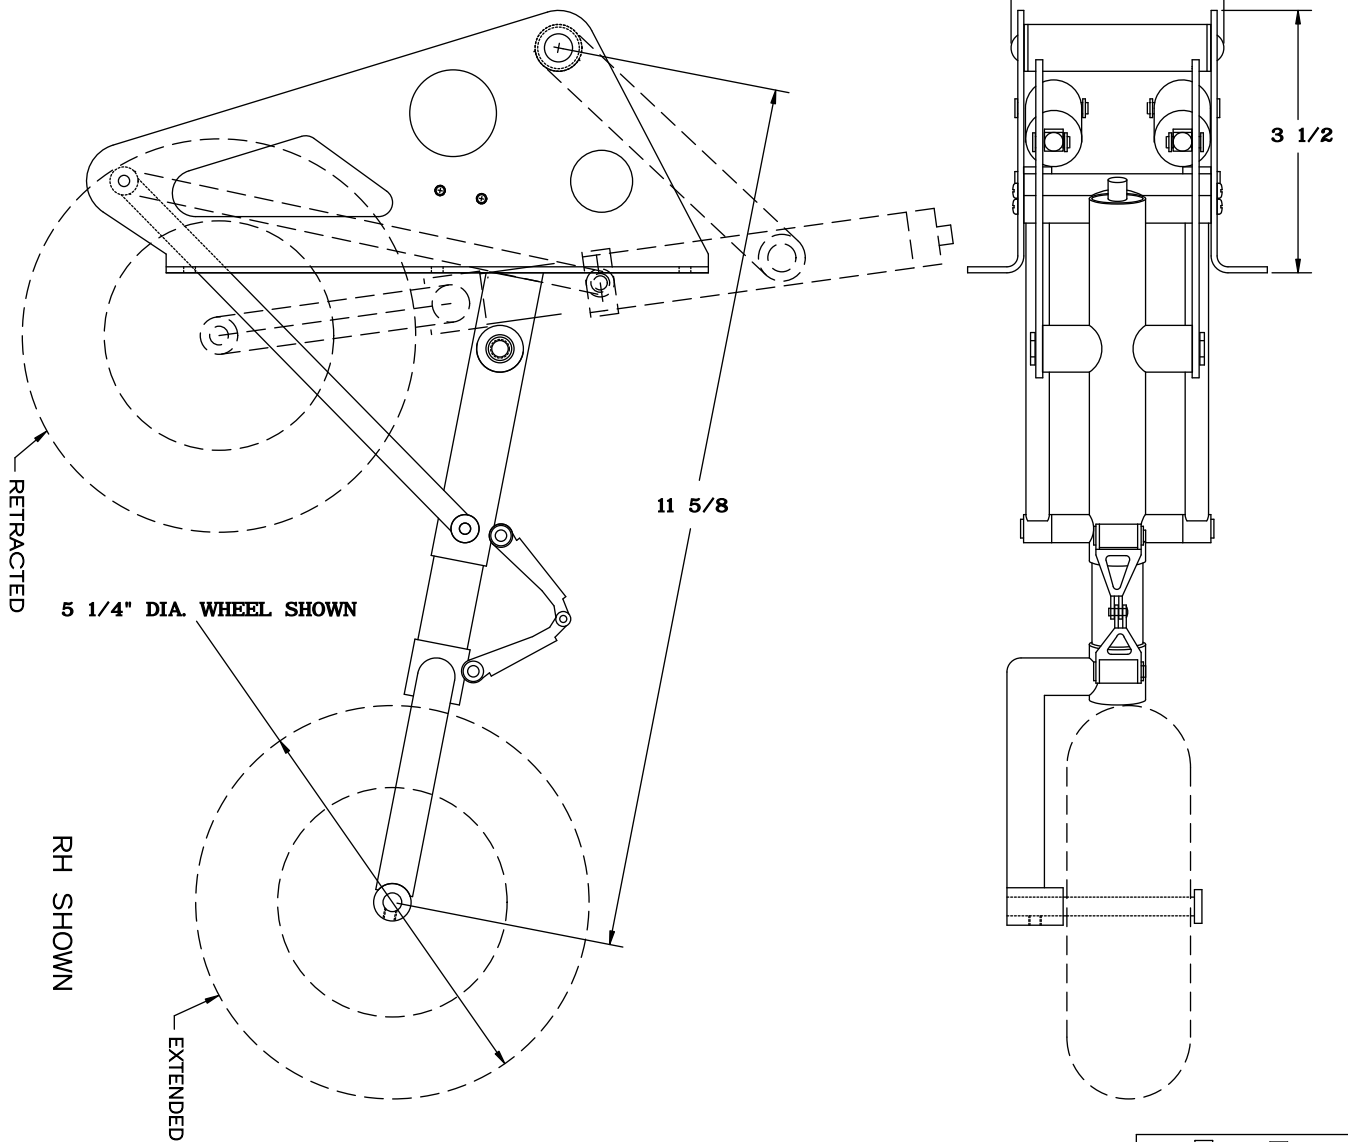

Print Not To Scale

1/8 SCALE B- 26 MAIN RETRACTS

THIS DRAWING ITS CONTENTS AND INFORMATION, ARE CONFIDENTIAL, AND THE PROPERTY OF ROBERT MFG. INC. IT MAY NOT BE USED, COPIED, AND / OR TRANSMITTED TO ANY PERSON, FIRM, OR CORPORATION WITHOUT THE PRIOR WRITTEN APPROVAL OF ROBERT MFG. INC.

		MFG. INC. 625 N. 12TH ST. ST. CHARLES, IL
TITLE MAIN GEAR B- 26 1/8 SCALE BY J.BATES		
DRAWING No. B26	REV.	