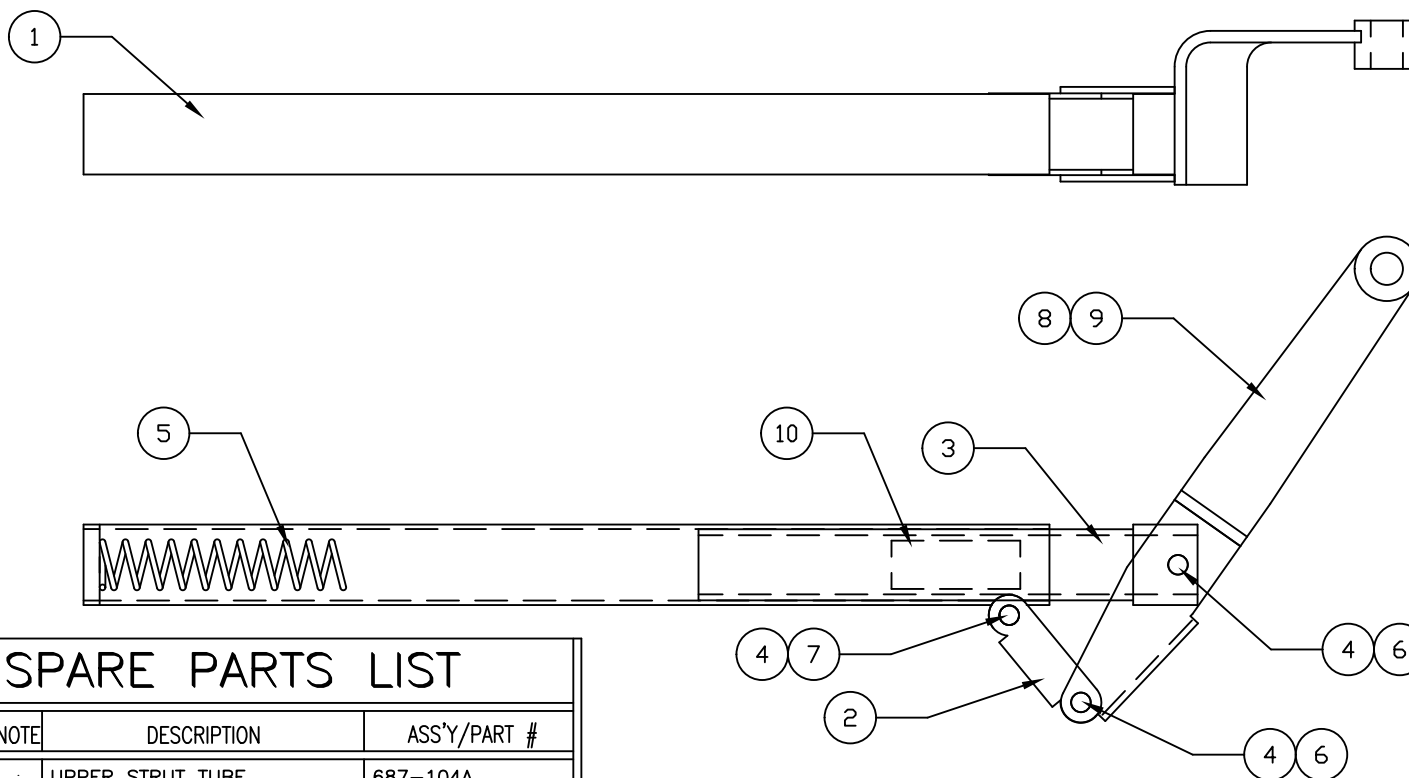

** THIS IS YOUR SPARE PARTS LIST. SAVE FOR FUTURE REFERENCE, ORDER BY PART NUMBER. CURRENT PRICES WILL BE QUOTED.**

SPARE PARTS LIST				
QTY	ITEM	NOTE	DESCRIPTION	ASS'Y/PART #
1	1		UPPER STRUT TUBE	687-104A
1	2		UPPER LINK	687-103A
1	3		OLEO RAM	687-105A
4	4		RETAINING CLIP	1039F
1	5		SPRING - FULL LENGTH	151-019P
2	6		CLEVIS PIN	687-010M
1	7		CLEVIS PIN	615-117M
1	8		OFFSET OLEO (RH)	687-302A
1	9		OFFSET OLEO (LH)	687-303A
1	10		WOOD PLUG - 1"	145-001M

906-328M

FACTORY REPAIR FEE= \$25.00 PLUS PARTS

RH SHOWN

CHK'D BY	 www.robart.com	MFG. INC. 625 N. 12TH ST. ST. CHARLES, IL (630)584-7616
DRAWN BY J. REHAK		
DATE 12/07	TITLE OFFSET TRAILING LINK STRUT	
MODEL No. 687 L/R	625 SERIES SPARE PARTS LIST	