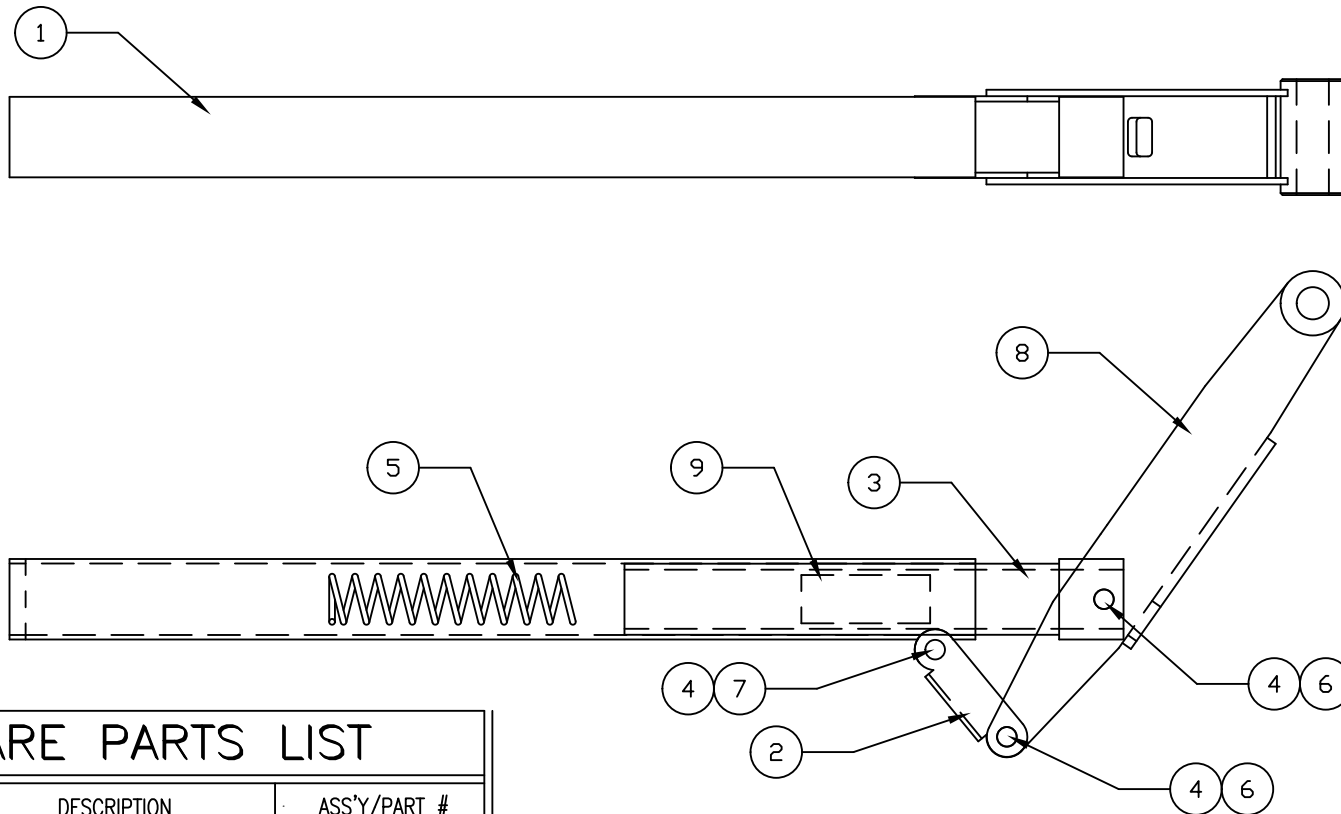

** THIS IS YOUR SPARE PARTS LIST. SAVE FOR FUTURE REFERENCE, ORDER BY PART NUMBER. CURRENT PRICES WILL BE QUOTED.**

SPARE PARTS LIST				
QTY	ITEM	NOTE	DESCRIPTION	ASS'Y/PART #
1	1		UPPER STRUT TUBE	687-104A
1	2		UPPER LINK	687-103A
1	3		OLEO RAM	687-105A
4	4		RETAINING CLIP	.1039F
1	5		SPRING - FULL LENGTH	.151-019P
2	6		CLEVIS PIN	687-010M
1	7		CLEVIS PIN	615-117M
1	8		STRAIGHT OLEO ASSEMBLY	687-102A
1	9		WOOD PLUG - 1"	.145-001M

906-326M

FACTORY REPAIR FEE= \$25.00 PLUS PARTS

CHK'D BY	 www.robart.com	MFG. INC. 625 N. 12TH ST. ST. CHARLES, IL (630)584-7616
DRAWN BY J. REHAK		
DATE 12/07	TITLE STRIAGHT TRAILING LINK 625 SERIES	
MODEL No. 685	SPARE PARTS LIST	